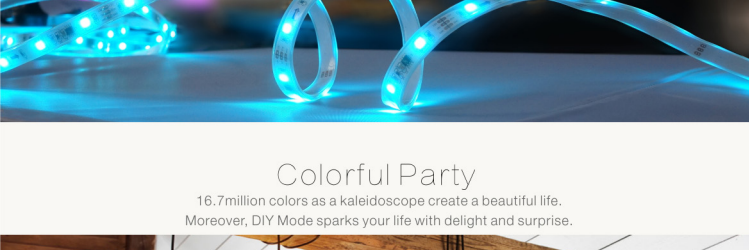

Perfect Lighting Control Experience

WiFi-101 is a smart WiFi controller for LED strips. Via smart phone, iPad, it makes LED lighting more intelligent, networked and humanized in local or remote control.

- Distant Control
- Smart Music
- 16.7 Million Colors
- Scene Modes
- Lighting Timing

Colorful Party

16.7million colors as a kaleidoscope create a beautiful life. Moreover, DIY Mode sparks your life with delight and surprise.

Select desired colors from photos

Light color varies as your finger touches and moves from one spot to the next in the picture. Select your desired color and enjoy the amazing illumination.

Support 3G / 4G mobile network remote control