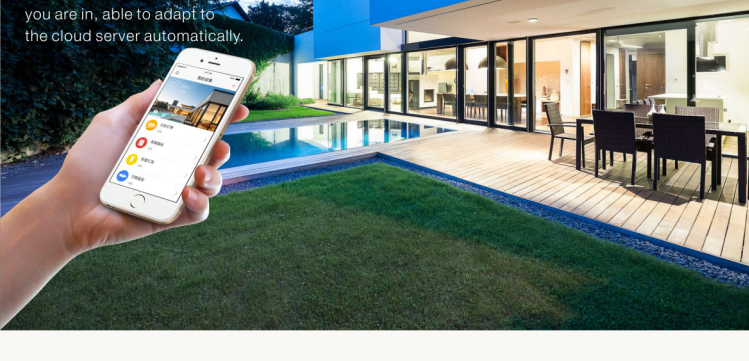

Perfect Lighting Control Experience

WiFi-101 is a smart WiFi controller for LED strips. Via smart phone, iPad, it makes LED lighting more intelligent, networked and humanized in local or remote control.

- Distant Control
- Smart Music
- 16.7 Million Colors
- Scene Modes
- Lighting Timing

Colorful Party

16.7million colors as a kaleidoscope create a beautiful life. Moreover, DIY Mode sparks your life with delight and surprise.

Select desired colors from photos

Light color varies as your finger touches and moves from one spot to the next in the picture. Select your desired color and enjoy the amazing illumination.

Support 3G / 4G mobile network remote control

Support smart phone remote control via the mobile network, thus no hassle of forgetting to turn off the lights. Control lights from the outside easily guarantees you a green travel.

Support Apple, Android mobile device WiFi control