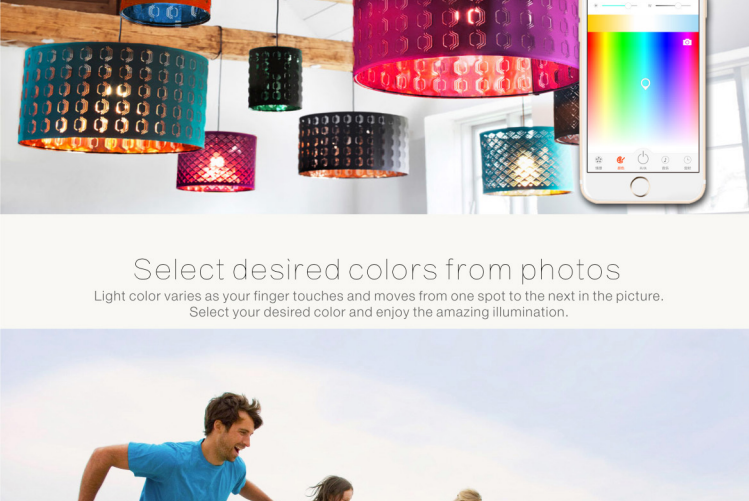

Perfect Lighting Control Experience

WiFi-101 is a smart WiFi controller for LED strips. Via smart phone, iPad, it makes LED lighting more intelligent, networked and humanized in local or remote control.

- Distant Control
- Smart Music
- 16.7 Million Colors
- Scene Modes
- Lighting Timing

Colorful Party

16.7million colors as a kaleidoscope create a beautiful life. Moreover, DIY Mode sparks your life with delight and surprise.

Select desired colors from photos

Light color varies as your finger touches and moves from one spot to the next in the picture. Select your desired color and enjoy the amazing illumination.

Support 3G / 4G mobile network remote control