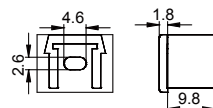

ACCESSORIES 配件

End Cap 堵头