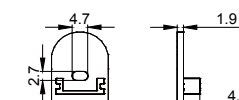

ACCESSORIES 配件

End Cap 堵头