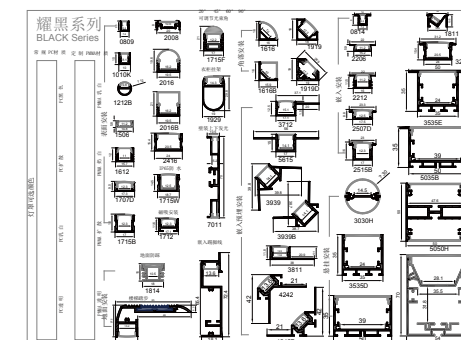

Black sample box

2020 NEW