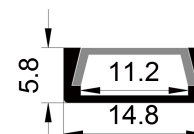

BLACK SERIES

耀黑系列

BLACK SERIES

耀黑系列

QSG-1212B

ALU PROFILE 铝槽

QSG-1212B ALU 6063-T5 1M,2M,3M

COVER 面罩

QSG-1212B PC PC 1M,2M,3M

Push in
按压式

ACCESSORIES 配件

End Cap 堵头

Clip 卡扣

QSG-1506

ALU PROFILE 铝槽

QSG-1506 ALU 6063-T5 1M,2M,3M

COVER 面罩

QSG-1506 PC PC 1M,2M,3M

Push in
按压式

ACCESSORIES 配件

End Cap 堵头

Clip 卡扣