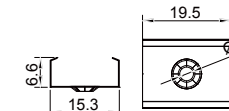

BLACK SERIES

耀黑系列

BLACK SERIES

耀黑系列

QSG-1212B

ALU PROFILE 铝槽

QSG-1212B ALU 6063-T5 1M,2M,3M

COVER 面罩

QSG-1212B PC PC 1M,2M,3M

Push in
按压式

ACCESSORIES 配件

End Cap 堵头

Clip 卡扣

QSG-1506

ALU PROFILE 铝槽

QSG-1506 ALU 6063-T5 1M,2M,3M

COVER 面罩

QSG-1506 PC PC 1M,2M,3M

Push in
按压式

ACCESSORIES 配件

End Cap 堵头

Clip 卡扣