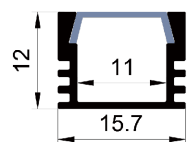

BLACK SERIES

耀黑系列

BLACK SERIES

耀黑系列

QSG-1612

ALU PROFILE 铝槽

QSG-1612 ALU 6063-T5 1M,2M,3M

COVER 面罩

QSG-1612 PC PC 1M,2M,3M

Push in
按压式

ACCESSORIES 配件

End Cap 堵头

Clip 卡扣

QSG-1707D

ALU PROFILE 铝槽

QSG-1707D ALU 6063-T5 1M,2M,3M

QSG-1707D PC PC 1M,2M,3M

Push in
按压式

ACCESSORIES 配件

End Cap 堵头

Clip 卡扣