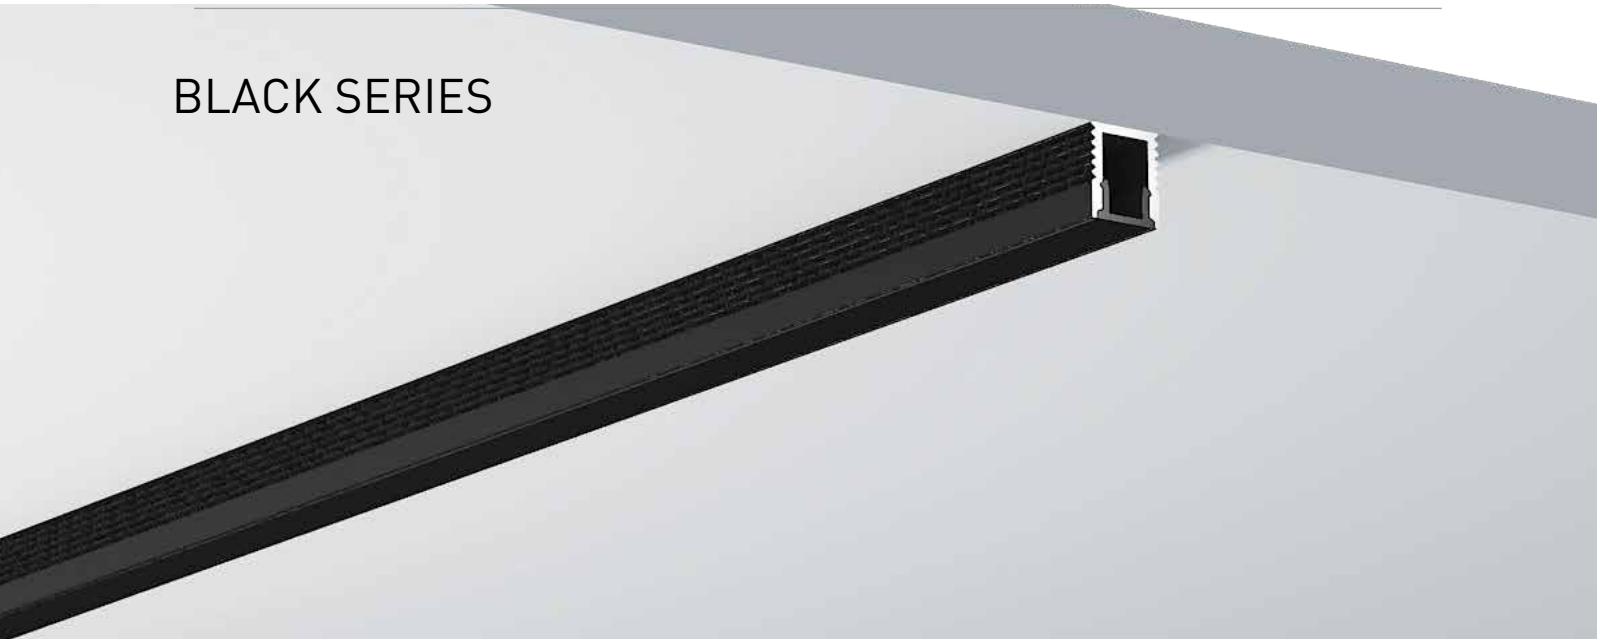

BLACK SERIES

QSG-0809