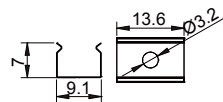

BLACK SERIES

QSG-0809

ALU PROFILE 铝槽

QSG-0809 ALU 6063-T5 1M,2M,3M

COVER 面罩

QSG-0809 PC PC 1M,2M,3M

Push in
按压式

ACCESSORIES 配件

End Cap 堵头

Clip 卡扣

BLACK SERIES

QSG-1010K

ALU PROFILE 铝槽

QSG-1010K ALU 6063-T5 1M,2M,3M

COVER 面罩

QSG-1010K PC PC 1M,2M,3M

Push in
按压式

ACCESSORIES 配件

End Cap 堵头

Clip 卡扣