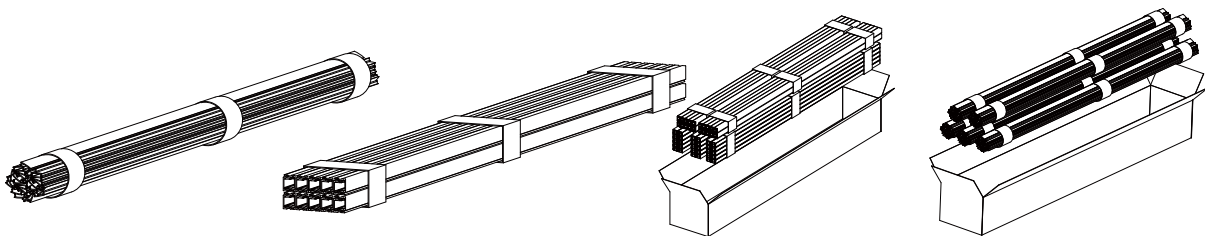

SUPERLIGHTINGLED is dedicated to creating a high-quality LED linear lighting profile kit one-stop manufacturer

Application scenario

Linear lighting
Originating from decoration .more than decoration

Cabinet display lighting

Commercial lighting

Office lighting

Home lighting

About packaging

1、Aluminum profile and PC cover are protected by each outer independent PE bag

2、The cut is smooth and flat without burrs

3、Bundle in a certain quantity to ensure that the transportation process does not rub each other

4、Thickened 7-layer corrugated box, neatly packed, double-headed bubble cotton cushion protection

5、Conventional packaging: 1m-2m length specification outer box with black plastic corner protection to protect the two sharp corners, to avoid collision and product damage during air, sea transportation and express delivery. 2.5 m - 3 m length specification, surrounded by thick paper long strips around the carton to avoid transport and bending deformation