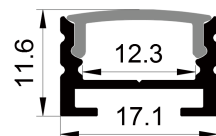

BLACK SERIES

耀黑系列

BLACK SERIES

耀黑系列

QSG-1712

ALU PROFILE 铝槽

QSG-1712 ALU 6063-T5 1M,2M,3M

COVER 面罩

QSG-1712 PC PC 1M,2M,3M

Push in
按压式

ACCESSORIES 配件

End Cap 堵头

Clip 卡扣

Other 其他

QSG-1715F

ALU PROFILE 铝槽

QSG-1715F ALU 6063-T5 1M,2M,3M

COVER 面罩

QSG-1715F PC PC 1M,2M,3M

Push in
按压式

ACCESSORIES 配件

End Cap 堵头

Other 卡扣