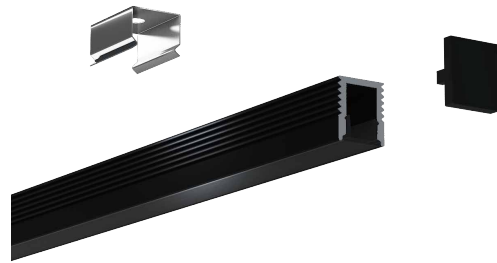

V Suspension installation

VI Ground installation

Black series

High quality anodised aluminium profile / Universally useable, either for the protection of LED or as Luminaire / Slim design, easy to integrate where less space is available / Full range of the sizes and design for different application / Combination black, with a diffuser, opal clear PC cover cover for different lighting required.

BLACK SERIES

QSG-0809

ALU PROFILE 铝槽

QSG-0809 ALU 6063-T5 1M,2M,3M

Black 黑色

COVER 面罩

QSG-0809 PC PC 1M,2M,3M

Push in
按压式