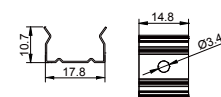

BLACK SERIES

耀黑系列

BLACK SERIES

耀黑系列

QSG-1712

ALU PROFILE 铝槽

QSG-1712 ALU 6063-T5 1M,2M,3M

COVER 面罩

QSG-1712 PC PC 1M,2M,3M

Push in
按压式

ACCESSORIES 配件

End Cap 堵头

Clip 卡扣

Other 其他

QSG-1715F

ALU PROFILE 铝槽

QSG-1715F ALU 6063-T5 1M,2M,3M

COVER 面罩

QSG-1715F PC PC 1M,2M,3M

Push in
按压式

ACCESSORIES 配件

End Cap 堵头

Other 卡扣