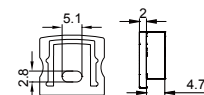

ACCESSORIES 配件

End Cap 堵头