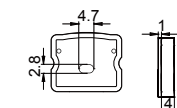

ACCESSORIES 配件

End Cap 堵头