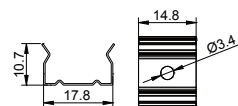

BLACK SERIES

耀黑系列

BLACK SERIES

耀黑系列

QSG-1715B

ALU PROFILE 铝槽

QSG-1715B ALU 6063-T5 1M,2M,3M

COVER 面罩

QSG-1715B PC PC 1M,2M,3M

Push in
按压式

ACCESSORIES 配件

End Cap 堵头

Clip 卡扣

QSG-2008

ALU PROFILE 铝槽

QSG-2008 ALU 6063-T5 1M,2M,3M

COVER 面罩

QSG-2008 PC PC 1M,2M,3M

Push in
按压式

ACCESSORIES 配件

End Cap 堵头

Clip 卡扣