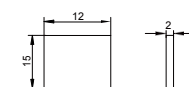

BLACK SERIES

耀黑系列

BLACK SERIES

耀黑系列

QSG-1712

ALU PROFILE 铝槽

QSG-1712 ALU 6063-T5 1M,2M,3M

COVER 面罩

QSG-1712 PC PC 1M,2M,3M

Push in
按压式

ACCESSORIES 配件

End Cap 堵头

Clip 卡扣

Other 其他

QSG-1715F

ALU PROFILE 铝槽

QSG-1715F ALU 6063-T5 1M,2M,3M

COVER 面罩

QSG-1715F PC PC 1M,2M,3M

Push in
按压式

ACCESSORIES 配件

End Cap 堵头

Other 卡扣