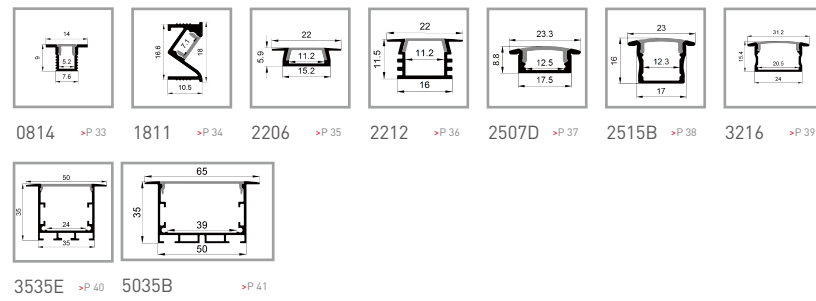

II Recessed Series