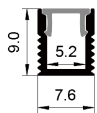

BLACK SERIES

QSG-0809

ALU PROFILE 铝槽

QSG-0809 ALU 6063-T5 1M,2M,3M

COVER 面罩

QSG-0809 PC PC 1M,2M,3M

Push in
按压式

ACCESSORIES 配件

End Cap 堵头

Clip 卡扣

BLACK SERIES

QSG-1010K

ALU PROFILE 铝槽

QSG-1010K ALU 6063-T5 1M,2M,3M

COVER 面罩

QSG-1010K PC PC 1M,2M,3M

Push in
按压式

ACCESSORIES 配件

End Cap 堵头

Clip 卡扣