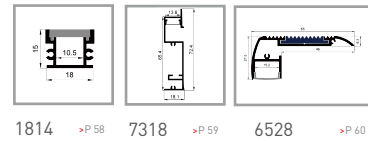

VI Ground installation

Black series