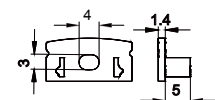

ACCESSORIES 配件

End Cap 堵头