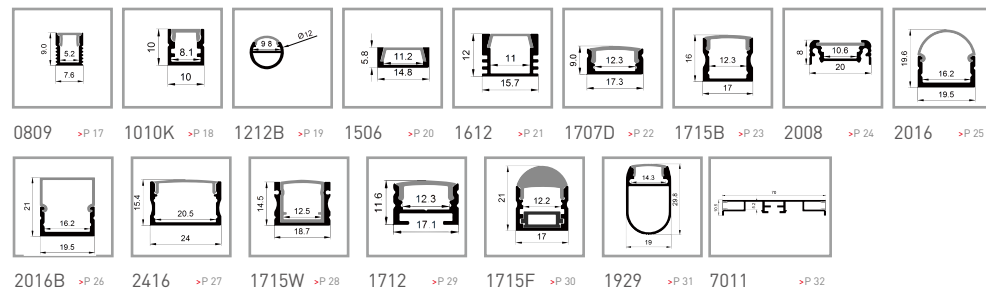

Black series

I Surface mount