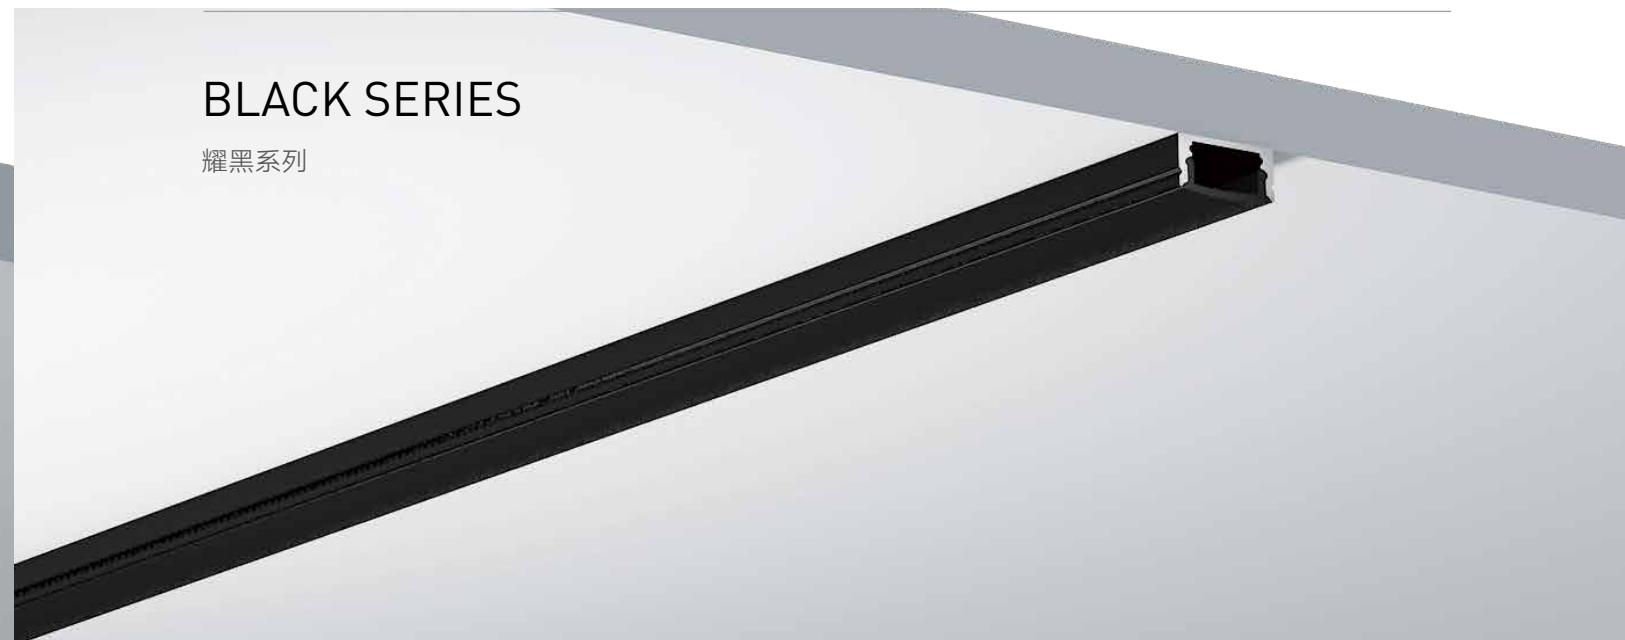

BLACK SERIES

耀黑系列