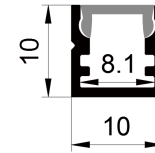

BLACK SERIES

QSG-0809

ALU PROFILE 铝槽

QSG-0809 ALU 6063-T5 1M,2M,3M

COVER 面罩

QSG-0809 PC PC 1M,2M,3M

Push in
按压式

ACCESSORIES 配件

End Cap 堵头

Clip 卡扣

BLACK SERIES

QSG-1010K

ALU PROFILE 铝槽

QSG-1010K ALU 6063-T5 1M,2M,3M

COVER 面罩

QSG-1010K PC PC 1M,2M,3M

Push in
按压式

ACCESSORIES 配件

End Cap 堵头

Clip 卡扣