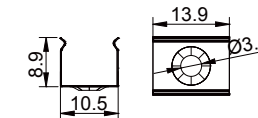

BLACK SERIES

QSG-0809

ALU PROFILE 铝槽

QSG-0809 ALU 6063-T5 1M,2M,3M

COVER 面罩

QSG-0809 PC PC 1M,2M,3M

Push in
按压式

ACCESSORIES 配件

End Cap 堵头

Clip 卡扣

BLACK SERIES

QSG-1010K

ALU PROFILE 铝槽

QSG-1010K ALU 6063-T5 1M,2M,3M

COVER 面罩

QSG-1010K PC PC 1M,2M,3M

Push in
按压式

ACCESSORIES 配件

End Cap 堵头

Clip 卡扣