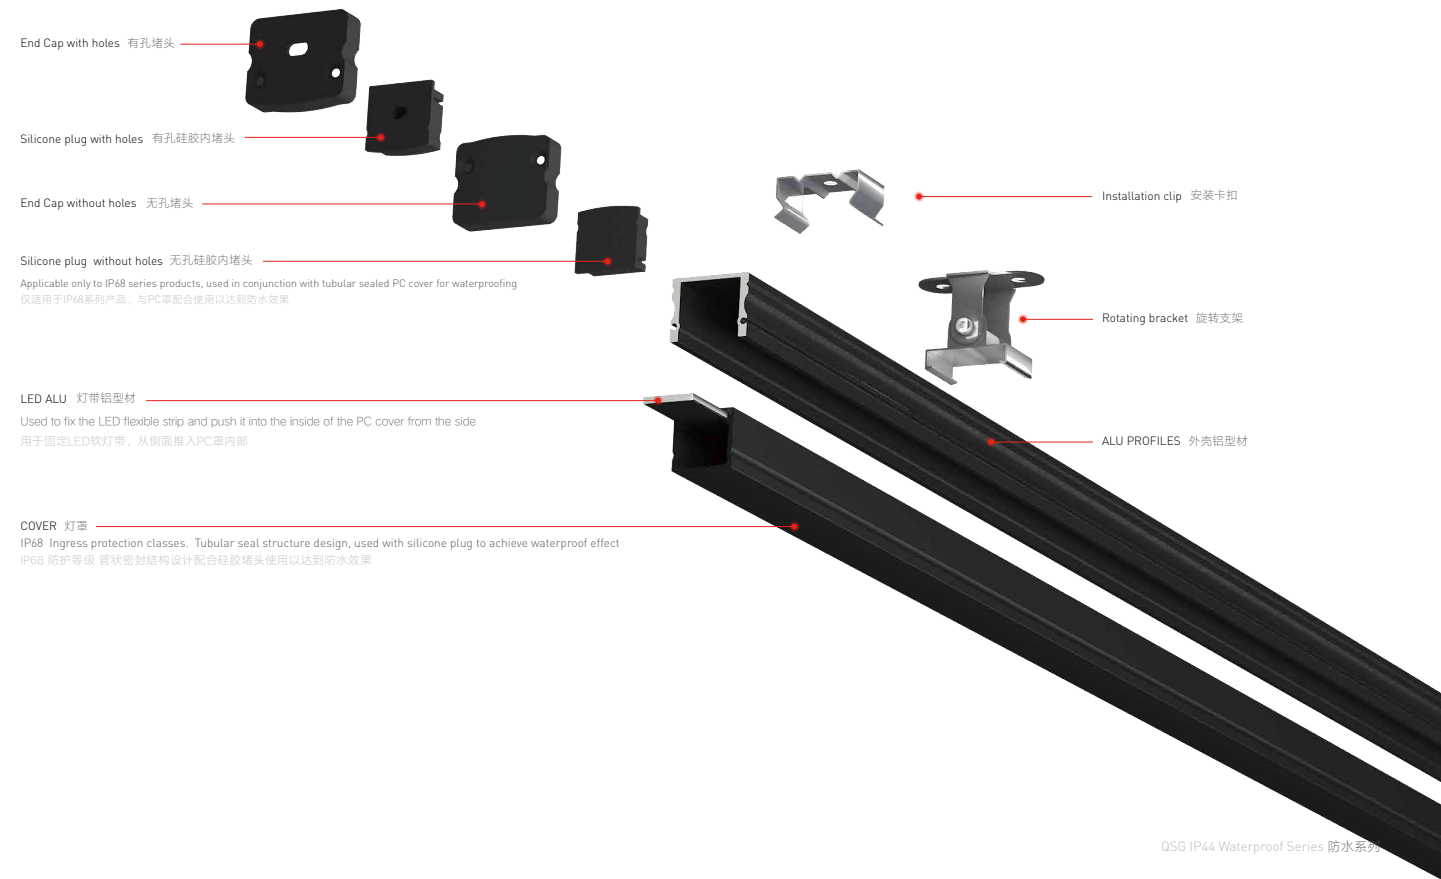

LED PROFILE BY SUPERLIGHTINGLED

We will provide you with professional support and services for LED linear lighting profile kit accessories, including aluminum slot housings, PC lamp housings, plug accessories, mounting accessories and splice accessories.

SUPERLIGHTINGLED is dedicated to creating a high-quality LED linear lighting profile kit one-stop manufacturer

Application scenario

Linear lighting
Originating from decoration .more than decoration

Cabinet display lighting