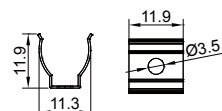

BLACK SERIES

耀黑系列

BLACK SERIES

耀黑系列

QSG-1212B

ALU PROFILE 铝槽

QSG-1212B ALU 6063-T5 1M,2M,3M

COVER 面罩

QSG-1212B PC PC 1M,2M,3M

Push in
按压式

ACCESSORIES 配件

End Cap 堵头

Clip 卡扣

QSG-1506

ALU PROFILE 铝槽

QSG-1506 ALU 6063-T5 1M,2M,3M

COVER 面罩

QSG-1506 PC PC 1M,2M,3M

Push in
按压式

ACCESSORIES 配件

End Cap 堵头

Clip 卡扣