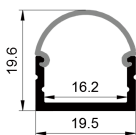

BLACK SERIES

耀黑系列

BLACK SERIES

耀黑系列

QSG-2016

ALU PROFILE 铝槽

QSG-2016 ALU 6063-T5 1M,2M,3M

COVER 面罩

QSG-2016 PC PC 1M,2M,3M

Push in 按压式

ACCESSORIES 配件

End Cap 堵头

Clip 卡扣

QSG-2016B

ALU PROFILE 铝槽

QSG-2016B ALU 6063-T5 1M,2M,3M

COVER 面罩

QSG-2016B PC PC 1M,2M,3M

Push in 按压式

ACCESSORIES 配件

End Cap 堵头

Clip 卡扣