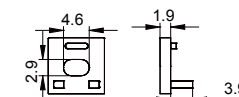

ACCESSORIES 配件

End Cap 堵头