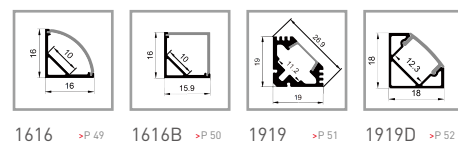

IV Corner installation