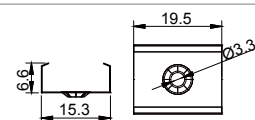

BLACK SERIES

耀黑系列

BLACK SERIES

耀黑系列

QSG-1612

ALU PROFILE 铝槽

QSG-1612 ALU 6063-T5 1M,2M,3M

COVER 面罩

QSG-1612 PC PC 1M,2M,3M

Push in
按压式

ACCESSORIES 配件

End Cap 堵头

Clip 卡扣

QSG-1707D

ALU PROFILE 铝槽

QSG-1707D ALU 6063-T5 1M,2M,3M

QSG-1707D PC PC 1M,2M,3M

Push in
按压式

ACCESSORIES 配件

End Cap 堵头

Clip 卡扣