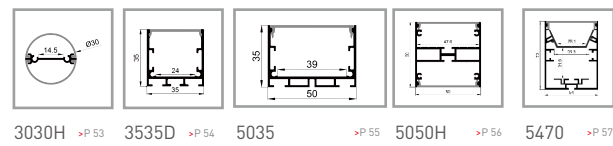

V Suspension installation