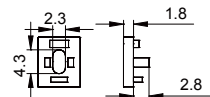

ACCESSORIES 配件

End Cap 堵头