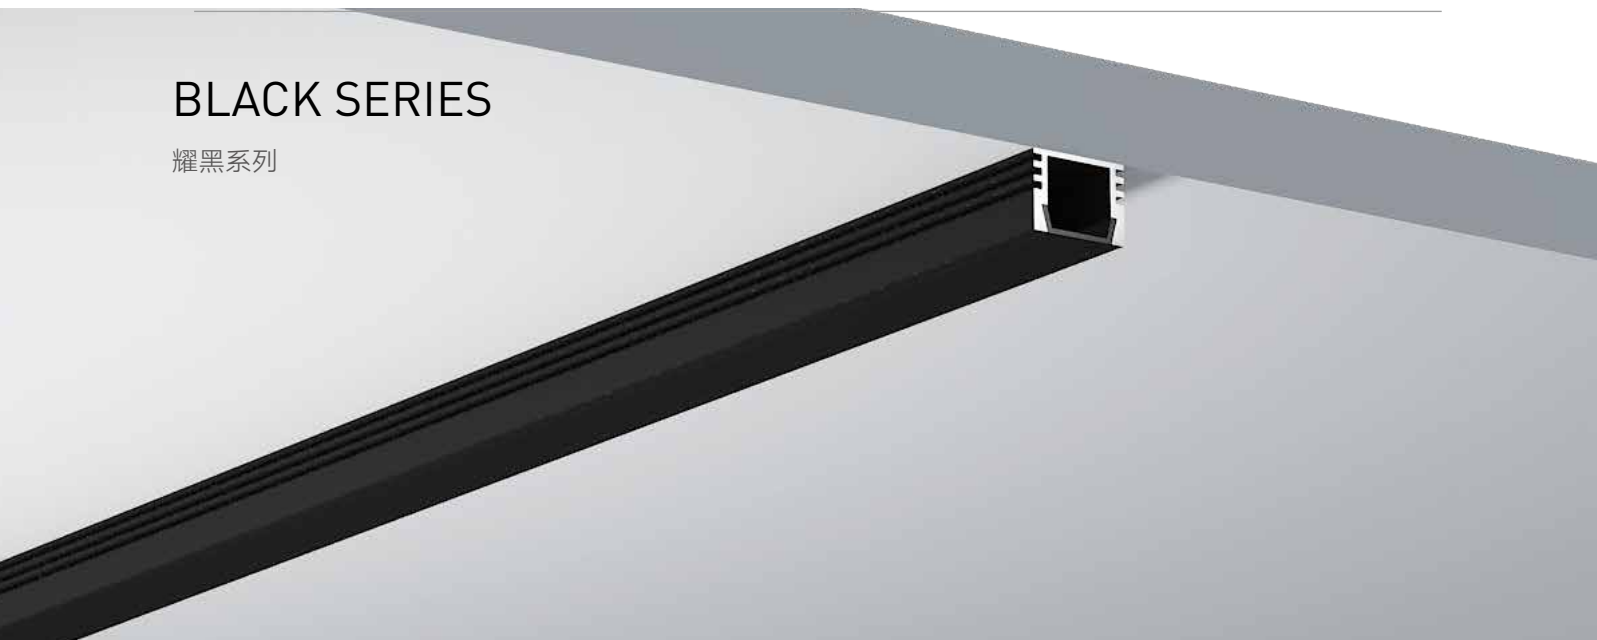

BLACK SERIES

耀黑系列