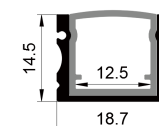

BLACK SERIES

耀黑系列

BLACK SERIES

耀黑系列

QSG-2416

ALU PROFILE 铝槽

QSG-2416 ALU 6063-T5 1M,2M,3M

COVER 面罩

QSG-2416 PC PC 1M,2M,3M

Push in
按压式

ACCESSORIES 配件

End Cap 堵头

Clip 卡扣

QSG-1715W

ALU PROFILE 铝槽

QSG-1715W ALU 6063-T5 1M,2M,3M

COVER 面罩

QSG-1715W PC PC 1M,2M,3M

Push in
按压式

ACCESSORIES 配件

End Cap 堵头

Other 其他

Clip 卡扣