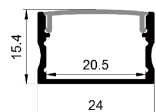

BLACK SERIES

耀黑系列

BLACK SERIES

耀黑系列

QSG-2416

ALU PROFILE 铝槽

QSG-2416 ALU 6063-T5 1M,2M,3M

COVER 面罩

QSG-2416 PC PC 1M,2M,3M

Push in
按压式

ACCESSORIES 配件

End Cap 堵头

Clip 卡扣

QSG-1715W

ALU PROFILE 铝槽

QSG-1715W ALU 6063-T5 1M,2M,3M

COVER 面罩

QSG-1715W PC PC 1M,2M,3M

Push in
按压式

ACCESSORIES 配件

End Cap 堵头

Other 其他

Clip 卡扣