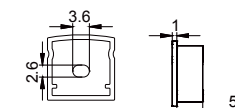

BLACK SERIES

耀黑系列

BLACK SERIES

耀黑系列

QSG-2416

ALU PROFILE 铝槽

QSG-2416 ALU 6063-T5 1M,2M,3M

COVER 面罩

QSG-2416 PC PC 1M,2M,3M

Push in
按压式

ACCESSORIES 配件

End Cap 堵头

Clip 卡扣

QSG-1715W

ALU PROFILE 铝槽

QSG-1715W ALU 6063-T5 1M,2M,3M

COVER 面罩

QSG-1715W PC PC 1M,2M,3M

Push in
按压式

ACCESSORIES 配件

End Cap 堵头

Other 其他

Clip 卡扣