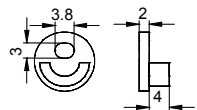

ACCESSORIES 配件

End Cap 堵头