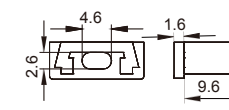

ACCESSORIES 配件

End Cap 堵头