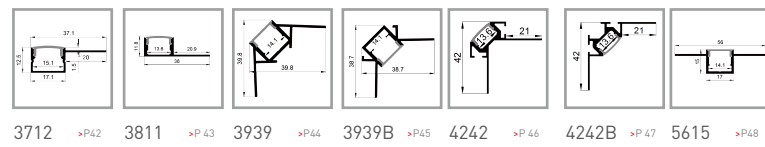

III Embedded installation