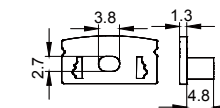

ACCESSORIES 配件

End Cap 堵头