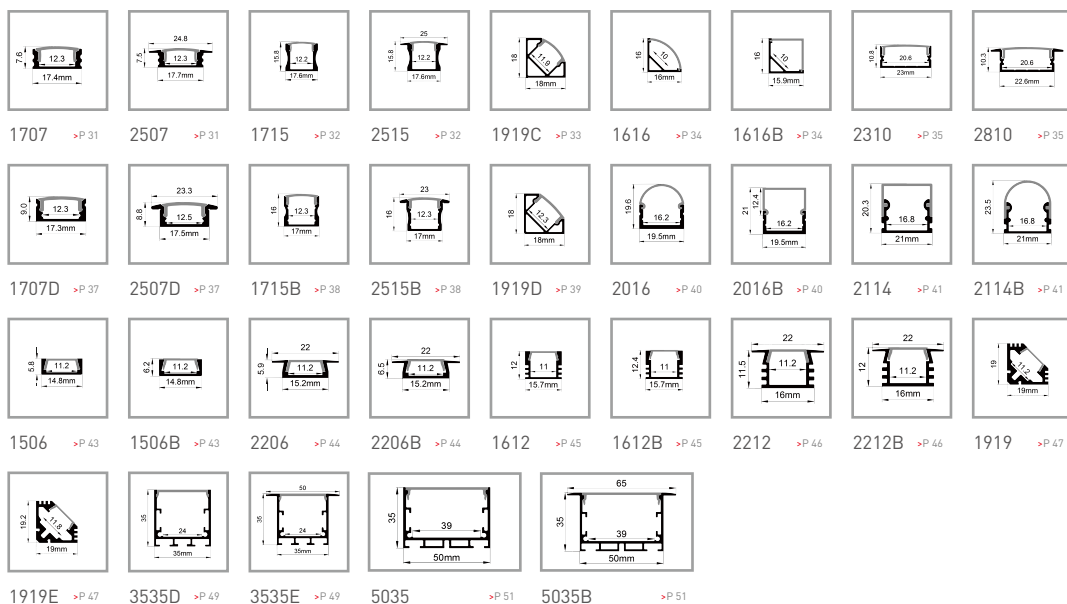

Hot-Sale Series