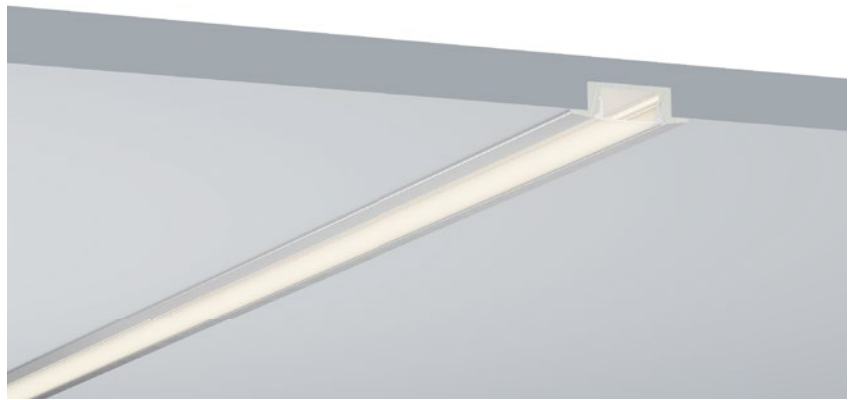

QSG-2507B

ALU PROFILE 铝槽

QSG-2507B ALU 6063-T5
1M,2M,3M

COVER 面罩

QSG-2507B PC Push In 按压式 PC 1M,2M,3M

Diffuser 扩散

ACCESSORIES 配件

QSG-2507C