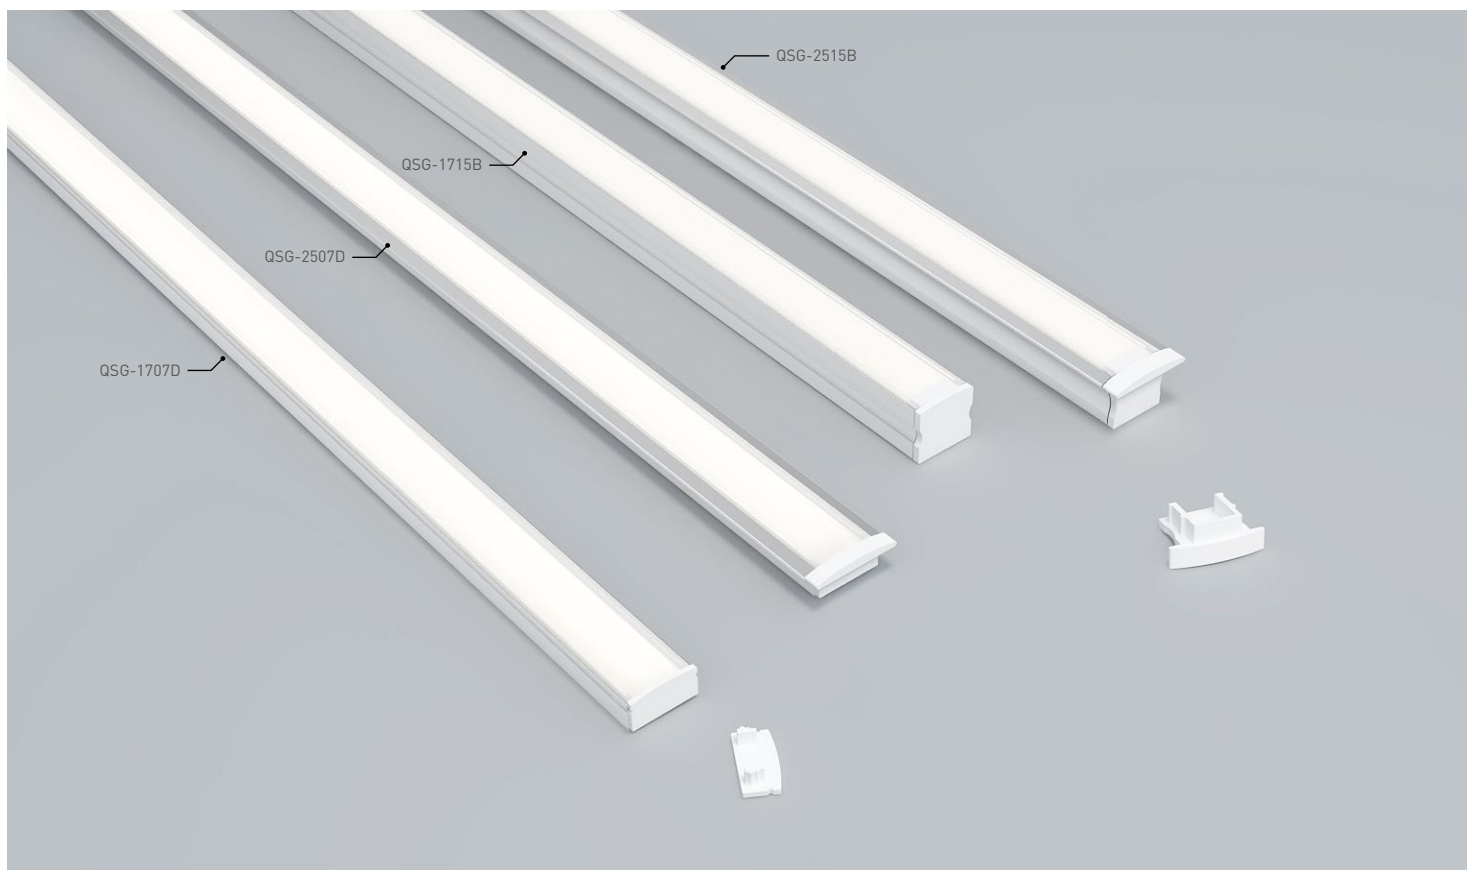

ACCESSORIES 配件

White end cap
白色堵头
Black end cap
黑色堵头
Silver end cap
银色堵头

Stainless steel
不锈钢卡扣