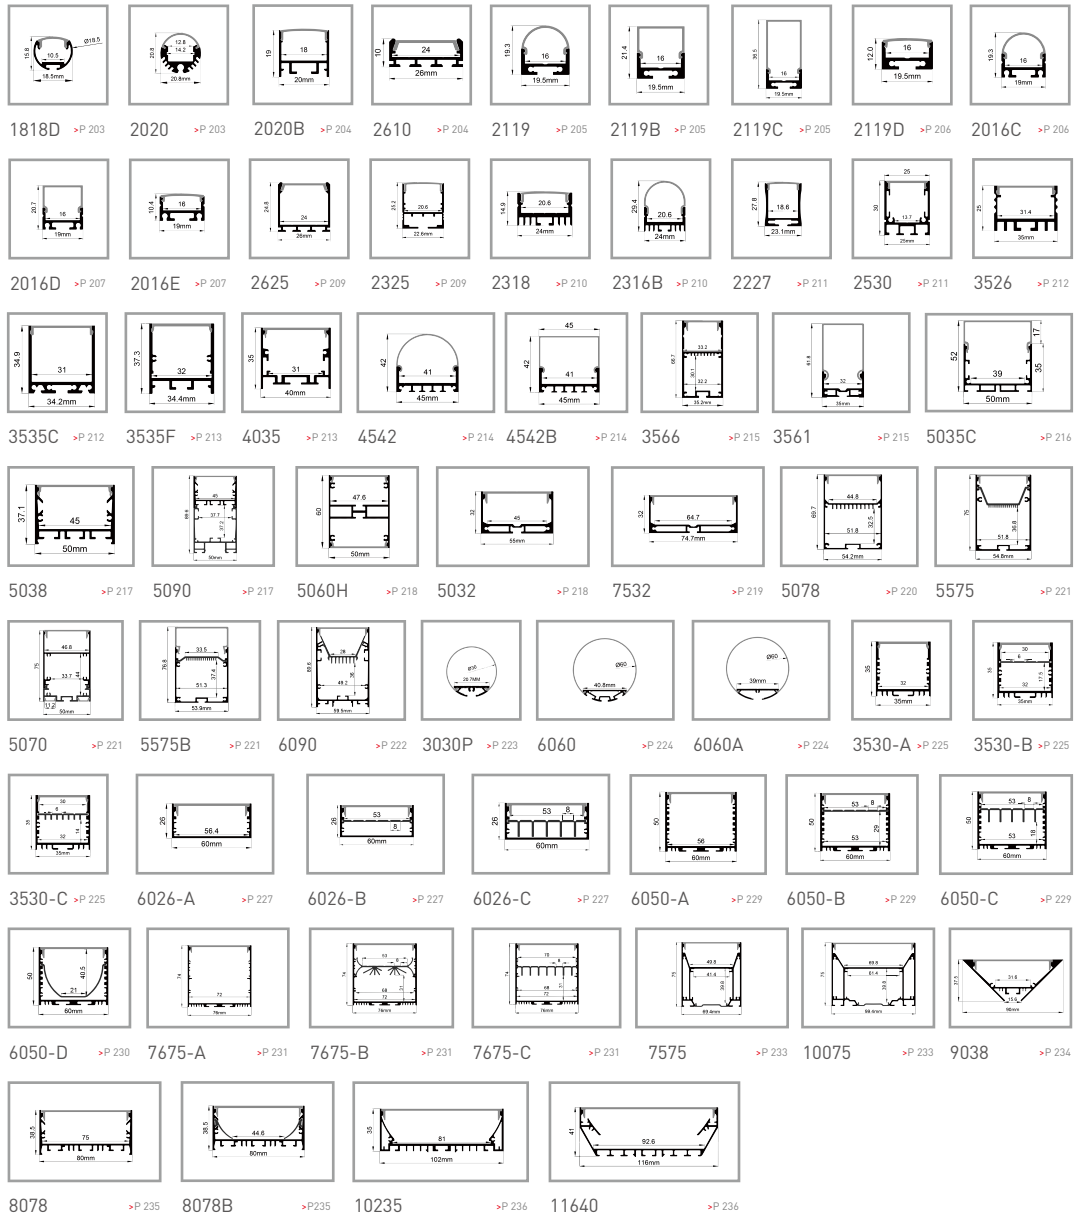

Suspending and Surface Series