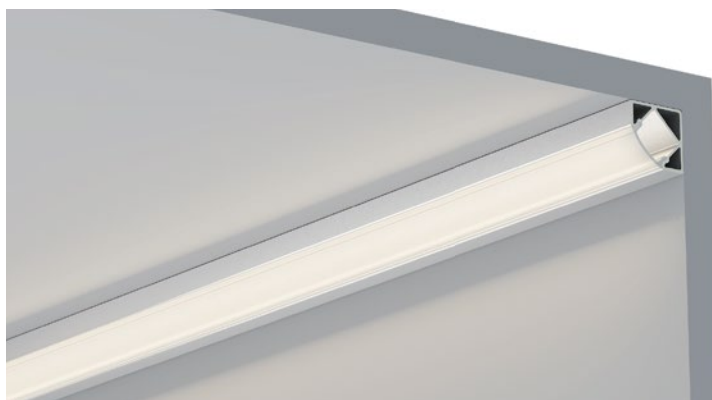

QSG-1919C

ALU PROFILE 铝槽

QSG-1919C ALU 6063-T5
1M,2M,3M

Silver
银色
Black
黑色
White
白色

COVER 面罩

QSG-1919C PC Push In 按压式 PC
1M,2M,3M

Opal
乳白
Clear
透明

Diffuser
扩散
Silica gel
硅胶

ACCESSORIES 配件

White end cap
白色堵头
Black end cap
黑色堵头
Silver end cap
银色堵头

Stainless steel
不锈钢卡扣