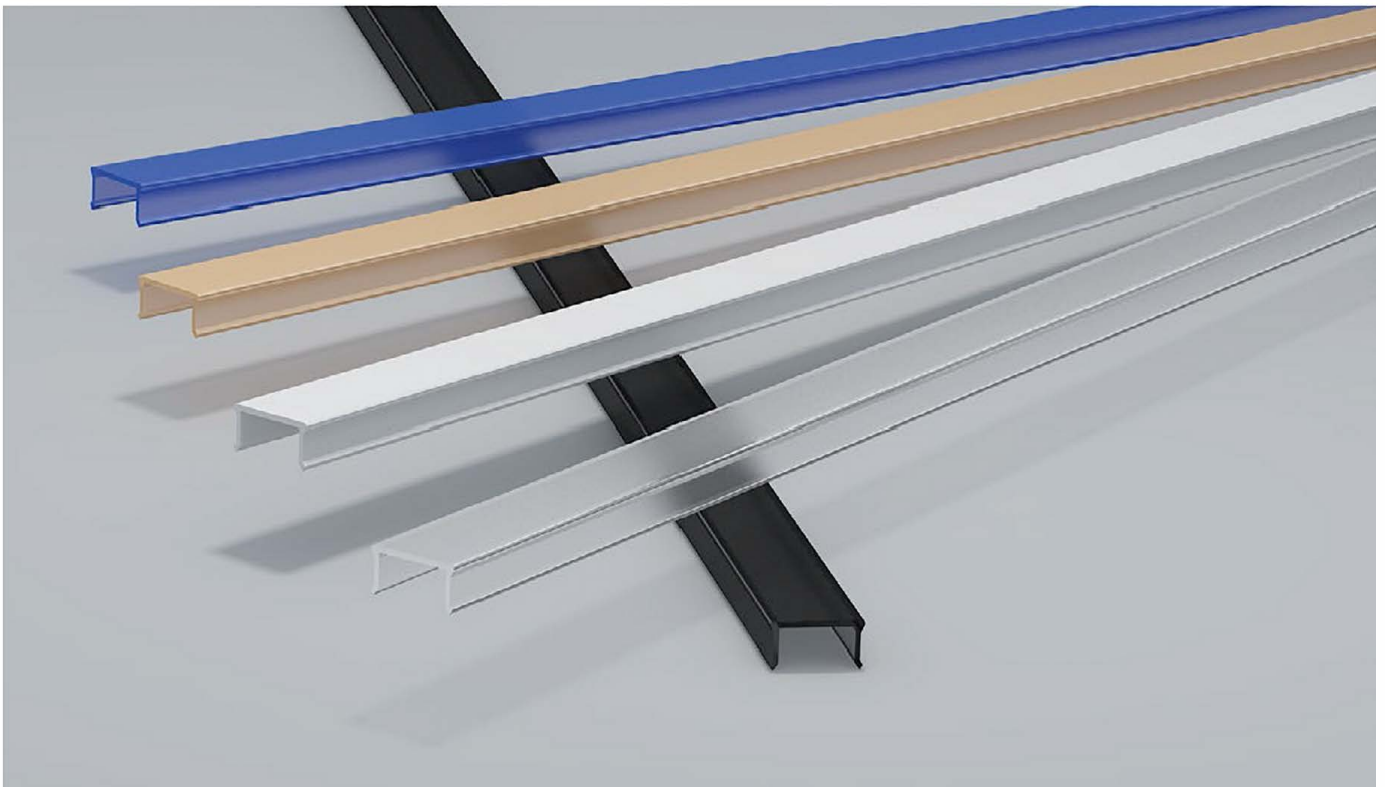

Cabinet display lighting
橱柜展陈照明

Home lighting
家居照明

ALUMINUM PROFILES

Aluminum shell as an important part of LED linear lighting, has good decorative performance, the surface is fine oxidation treatment, can also be processed into different colors. Each of our products is professionally designed to increase the area of the aluminum profile or change its shape to change its performance. Aluminum has heat dissipation performance, can prolong the service life of LED lamp strip. Aluminum has good rigidity, which is convenient for LED lights to be fixed in a straight line. In order to match various use scenarios and matching power, we provide different styles of structure thickness for choice. The thickened aluminum groove can be used for the ground to prevent deformation by stepping on it. Special structural process design, aluminum also has a certain flexibility, can be arbitrary bending of different shapes.

Mold customization

PC/PMMA COVER

PC/PMMA mask improves the light effect on LED linear lamps. We routinely provide 4 colors of PC/PMMA masks, each mask has a different light effect, so that the LED light strip after lighting uniform light, so as not to hurt the eyes and achieve better lighting effect. The mask has anti-dust function to protect the LED lamp belt and prevent dust from entering and affecting the life of the lamp belt. At the same time, the mask has different special structure, full plastic tube sealing structure, with silicone plug glue can achieve IP65 waterproof, thickened structure can be suitable for high strength pressure on the ground. Lens mask can focus light and improve luminous efficiency

Long length customization

There are two kinds of masks: non-roll-up mask and roll-up mask. Non-roll mask standard custom length of 1 m, 2 m, 3 m. The crimp mask can be customized with a length of more than 3 meters and a maximum of 20 meters per strip. It is only made of PC material and needs to be confirmed