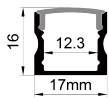

QSG-1715B

ALU PROFILE 铝槽

QSG-1715B ALU	6063-T5 1M,2M,3M
	Silver 银色
	Black 黑色
	White 白色

COVER 面罩

QSG-1715B PC	Push In 按压式	PC 1M,2M,3M		Diffuser 扩散
		Opal 乳白		Black 黑色
		Clear 透明		
		Silica gel 硅胶		

ACCESSORIES 配件

	White end cap 白色堵头		Stainless steel 不锈钢卡扣		Straight Connector 一字连接件
	Black end cap 黑色堵头		Rotating Bracket 旋转支架		L Shape connecto 连接件
	Silver end cap 银色堵头