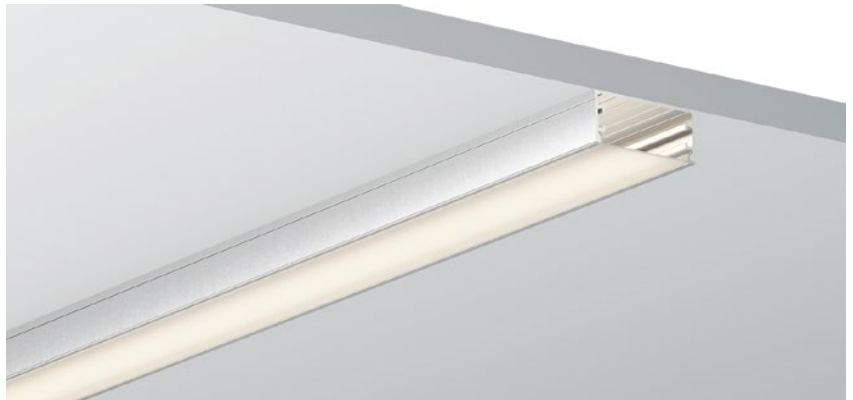

Aluminum profile can be equipped with different covers to show different lighting effects
铝材可配不同面罩，展示不一样的灯光效果。

QSG-3015

QSG-3015B

QSG-3015C

ALU PROFILE 铝槽

COVER 面罩

ACCESSORIES 配件

QSG-3515