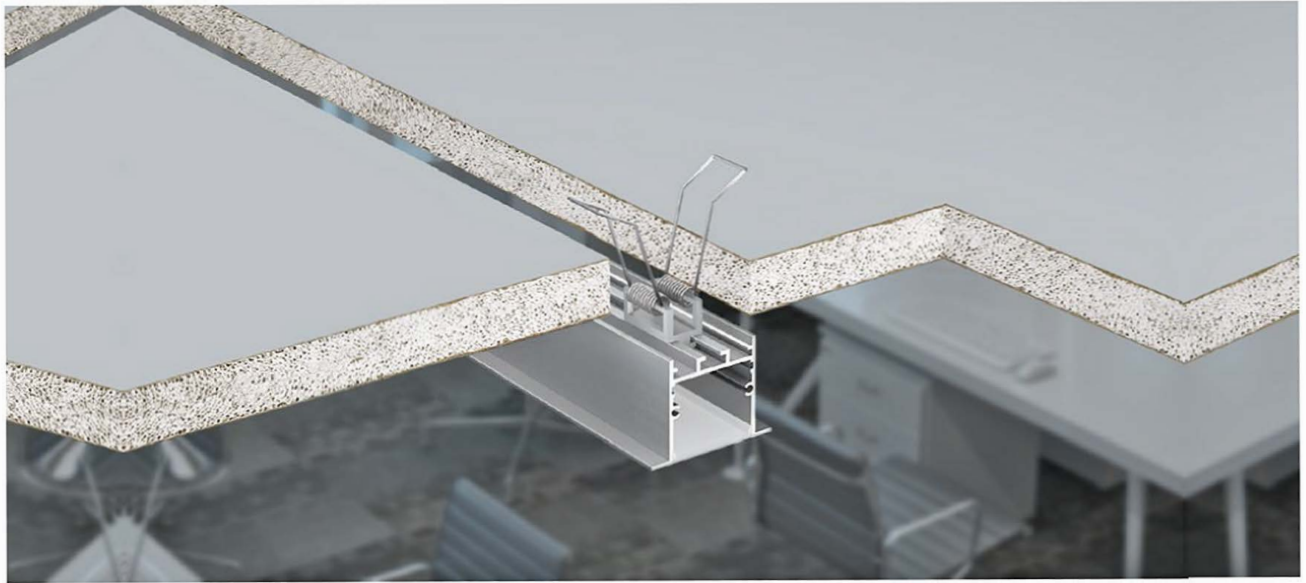

Long length customization

There are two kinds of masks: non-roll-up mask and roll-up mask. Non-roll mask standard custom length of 1 m, 2 m, 3 m. The crimp mask can be customized with a length of more than 3 meters and a maximum of 20 meters per strip. It is only made of PC material and needs to be confirmed

Environmental protection material meets

EU CE & ROHS certification

INSTALLATION RENDERINGS

LED ACCESSORIES-MOUNTING CLIPS

STAINLESS STEEL CLIP

INSTALLATION RENDERINGS

SPRING CLIPS

Spring clips
Material : Stainless steel/ALU

single side spring mounting clip
Material : Stainless steel/ALU

INSTALLATION STEPS

ADAPTOR

In the process of installing aluminum profile, there will always be some turning or splicing problems. The refore, we offer an adaptor that has been spliced together, which can easily solve the problem of inter nal corner, external corner, and plane transfer. Free splicing during installation according to your requirement.