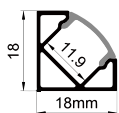

QSG-1919C

ALU PROFILE 铝槽

QSG-1919C ALU 6063-T5
1M,2M,3M

Silver
银色
Black
黑色
White
白色

COVER 面罩

QSG-1919C PC Push In 按压式 PC
1M,2M,3M

Opal
乳白
Clear
透明

Diffuser
扩散
Silica gel
硅胶

ACCESSORIES 配件

White end cap
白色堵头
Black end cap
黑色堵头
Silver end cap
银色堵头

Stainless steel
不锈钢卡扣