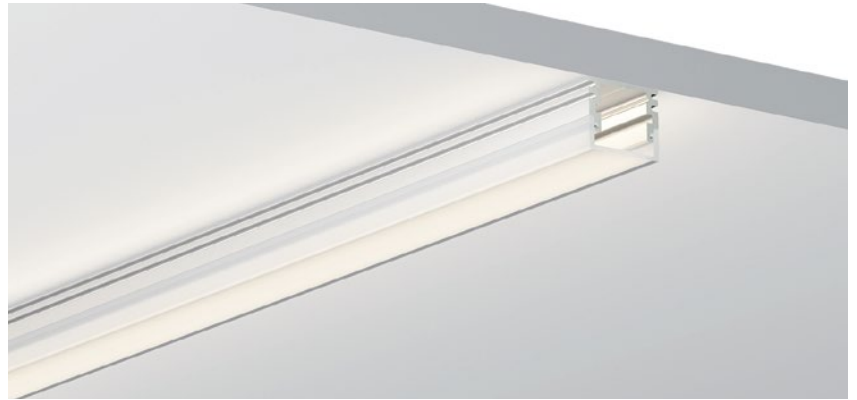

QSG-1912

ALU PROFILE 铝槽

QSG-1912 ALU	6063-T5 1M,2M,3M
	Silver 银色
	Black 黑色
	White 白色

COVER 面罩

QSG-1912 PC	Push In 按压式	PC 1M,2M,3M		Opal 乳白		Diffuser 扩散
			Clear 透明			

ACCESSORIES 配件

	White end cap 白色堵头		Stainless steel 不锈钢卡扣
	Black end cap 黑色堵头		
	Silver end cap 银色堵头