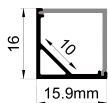

QSG-1616B

ALU PROFILE 铝槽

QSG-1616B ALU	6063-T5 1M,2M,3M
	Silver 银色
	Black 黑色
	White 白色

COVER 面罩

QSG-1616B PC	Push In 按压式	PC 1M,2M,3M	
	Opal 乳白		Diffuser 扩散
	Clear 透明		Black 黑色

ACCESSORIES 配件

	White end cap 白色堵头		Stainless steel 不锈钢卡扣
	Black end cap 黑色堵头		Plastic 塑胶
	Silver end cap 银色堵头