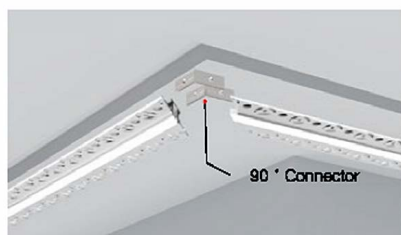

ADAPTOR

In the process of installing aluminum profile, there will always be some turning or splicing problems. The refore, we offer an adaptor that has been spliced together, which can easily solve the problem of inter nal corner, external corner, and plane transfer. Free splicing during installation according to your requirement.

LP90°