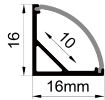

QSG-1616

ALU PROFILE 铝槽

QSG-1616 ALU	6063-T5 1M,2M,3M
	Silver 银色
	Black 黑色
	White 白色

COVER 面罩

QSG-1616 PC	Push In 按压式	PC 1M,2M,3M	
	Opal 乳白		Diffuser 扩散
	Clear 透明		Black 黑色

ACCESSORIES 配件

	White end cap 白色堵头		Stainless steel 不锈钢卡扣		Straight Connector 一字连接件
	Black end cap 黑色堵头				L Shape connecto 连接件
	Silver end cap 银色堵头