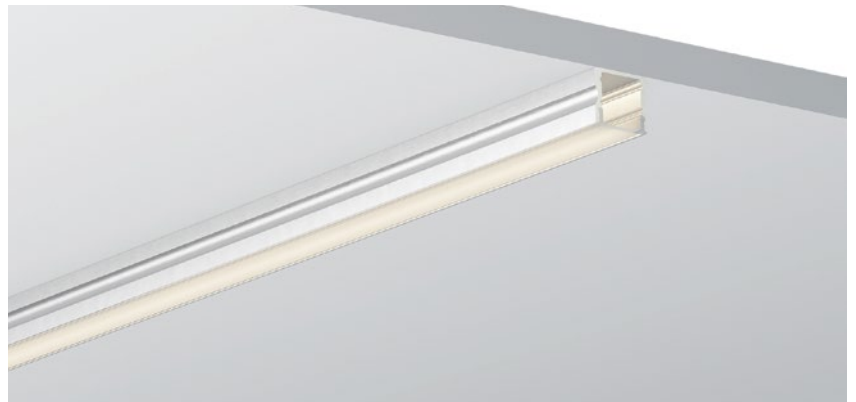

QSG-1715B

ALU PROFILE 铝槽

QSG-1715B ALU	6063-T5 1M,2M,3M
	Silver 银色
	Black 黑色
	White 白色

COVER 面罩

QSG-1715B PC	Push In 按压式	PC 1M,2M,3M		Diffuser 扩散
		Opal 乳白		Black 黑色
		Clear 透明		
		Silica gel 硅胶		

ACCESSORIES 配件

	White end cap 白色堵头		Stainless steel 不锈钢卡扣		Straight Connector 一字连接件
	Black end cap 黑色堵头		Rotating Bracket 旋转支架		L Shape connecto 连接件
	Silver end cap 银色堵头