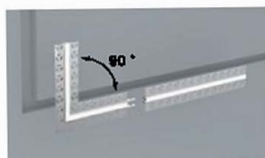

INSTALLATION RENDERINGS

LP90°