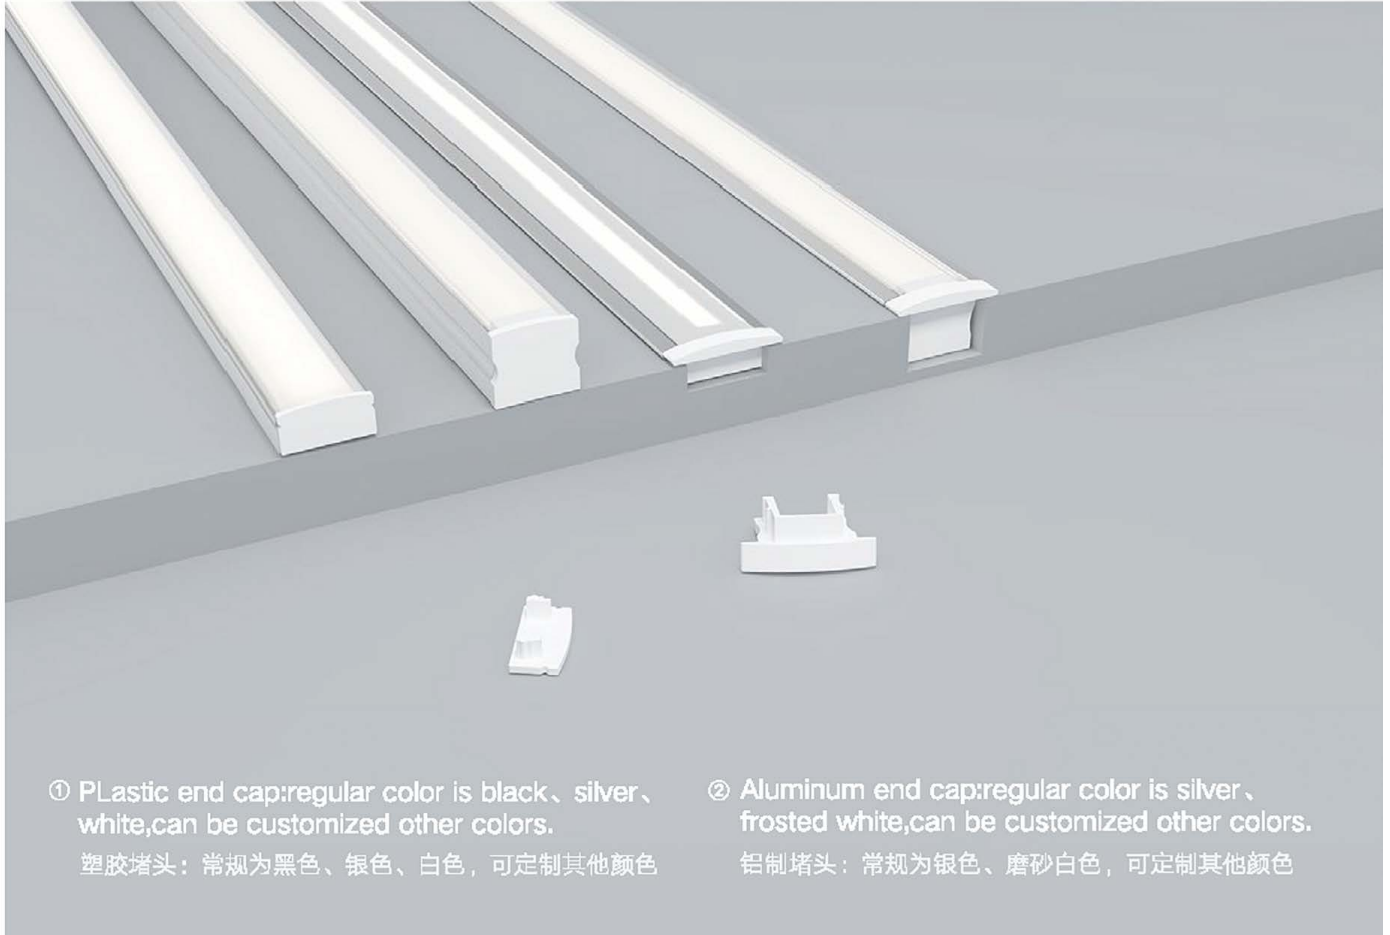

LED ACCESSORIES-END CAPS