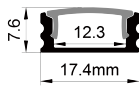

COVER 面罩

QSG-1707 PC	Push In 按压式	PC 1M,2M,3M
	Clear 透明	

Diffuser
扩散
Silica gel
硅胶

ACCESSORIES 配件

	White end cap 白色堵头
	Black end cap 黑色堵头
	Silver end cap 银色堵头

	Stainless steel 不锈钢卡扣
	Rotating Bracket 旋转支架

A	B	Straight Connector 一字连接件
A	B