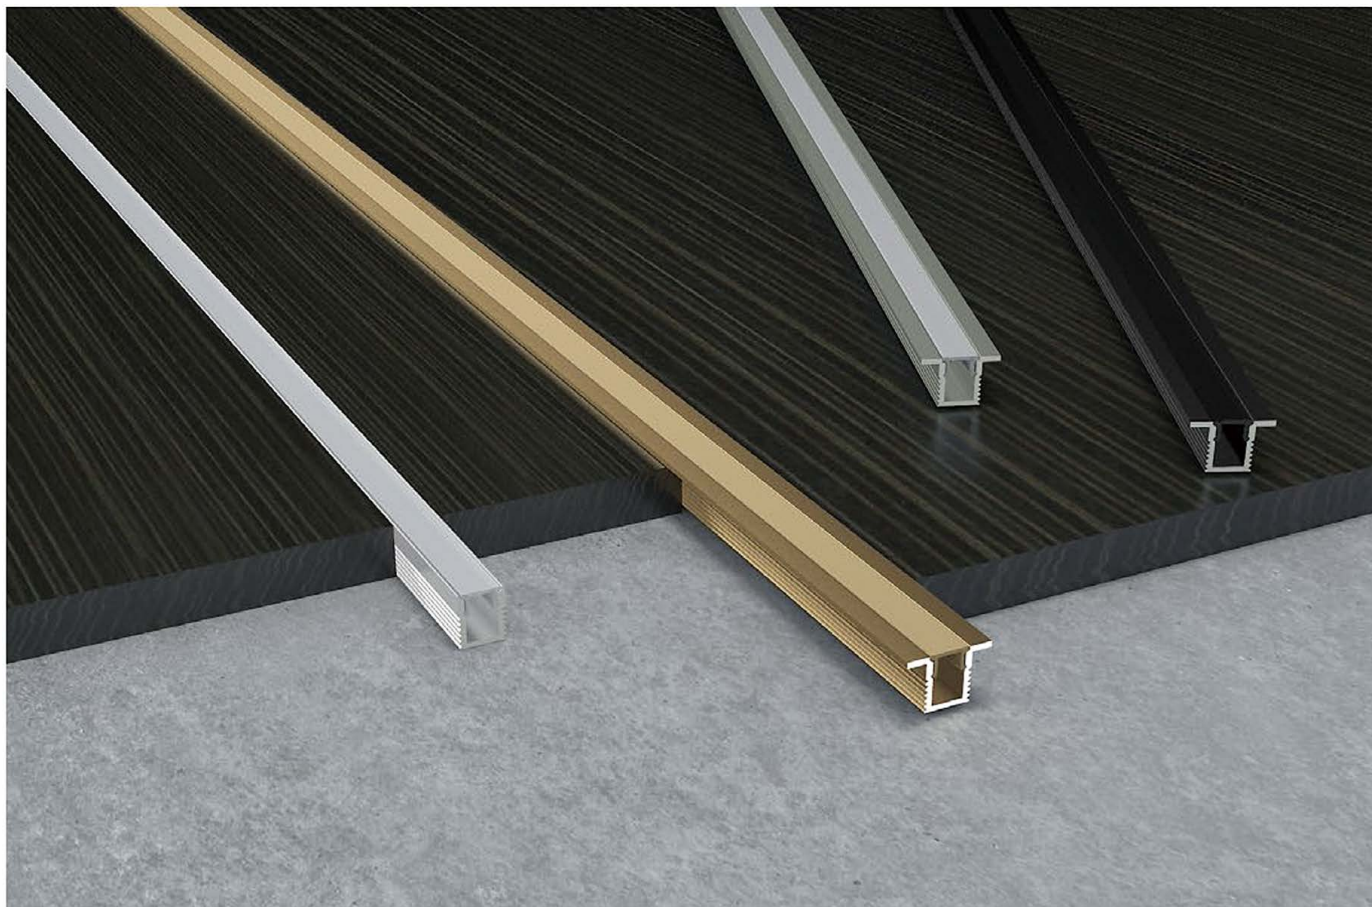

Cabinet display lighting
橱柜展陈照明

Home lighting
家居照明

ALUMINUM PROFILES

Aluminum shell as an important part of LED linear lighting, has good decorative performance, the surface is fine oxidation treatment, can also be processed into different colors. Each of our products is professionally designed to increase the area of the aluminum profile or change its shape to change its performance. Aluminum has heat dissipation performance, can prolong the service life of LED lamp strip. Aluminum has good rigidity, which is convenient for LED lights to be fixed in a straight line. In order to match various use scenarios and matching power, we provide different styles of structure thickness for choice. The thickened aluminum groove can be used for the ground to prevent deformation by stepping on it. Special structural process design, aluminum also has a certain flexibility, can be arbitrary bending of different shapes.

Mold customization

PC/PMMA COVER

PC/PMMA mask improves the light effect on LED linear lamps. We routinely provide 4 colors of PC/PMMA masks, each mask has a different light effect, so that the LED light strip after lighting uniform light, so as not to hurt the eyes and achieve better lighting effect. The mask has anti-dust function to protect the LED lamp belt and prevent dust from entering and affecting the life of the lamp belt. At the same time, the mask has different special structure, full plastic tube sealing structure, with silicone plug glue can achieve IP65 waterproof, thickened structure can be suitable for high strength pressure on the ground. Lens mask can focus light and improve luminous efficiency