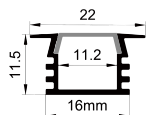

QSG-2212

QSG-2212B

ALU PROFILE 铝槽

QSG-2212 ALU 6063-T5 1M,2M,3M

Silver
银色
Black
黑色
White
白色

COVER 面罩

QSG-2212 PC Slide In 推入式 PC 1M,2M,3M

Opal
乳白
Clear
透明

Diffuser
扩散
Black
黑色

QSG-2212B PC Push In 按压式 PC 1M,2M,3M

Opal
乳白
Clear
透明

Diffuser
扩散

ACCESSORIES 配件

White end cap
白色堵头
Black end cap
黑色堵头
Silver end cap
银色堵头

Stainless steel
不锈钢卡扣