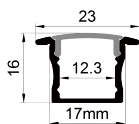

QSG-2515B

ALU PROFILE 铝槽

QSG-2515B ALU	6063-T5 1M,2M,3M
	Silver 银色
	Black 黑色
	White 白色

COVER 面罩

QSG-2515B PC	Push In 按压式	PC 1M,2M,3M		Diffuser 扩散
		Opal 乳白		Black 黑色
		Clear 透明		
		Silica gel 硅胶		

ACCESSORIES 配件

	White end cap 白色堵头		Stainless steel 不锈钢卡扣
	Black end cap 黑色堵头		
	Silver end cap 银色堵头