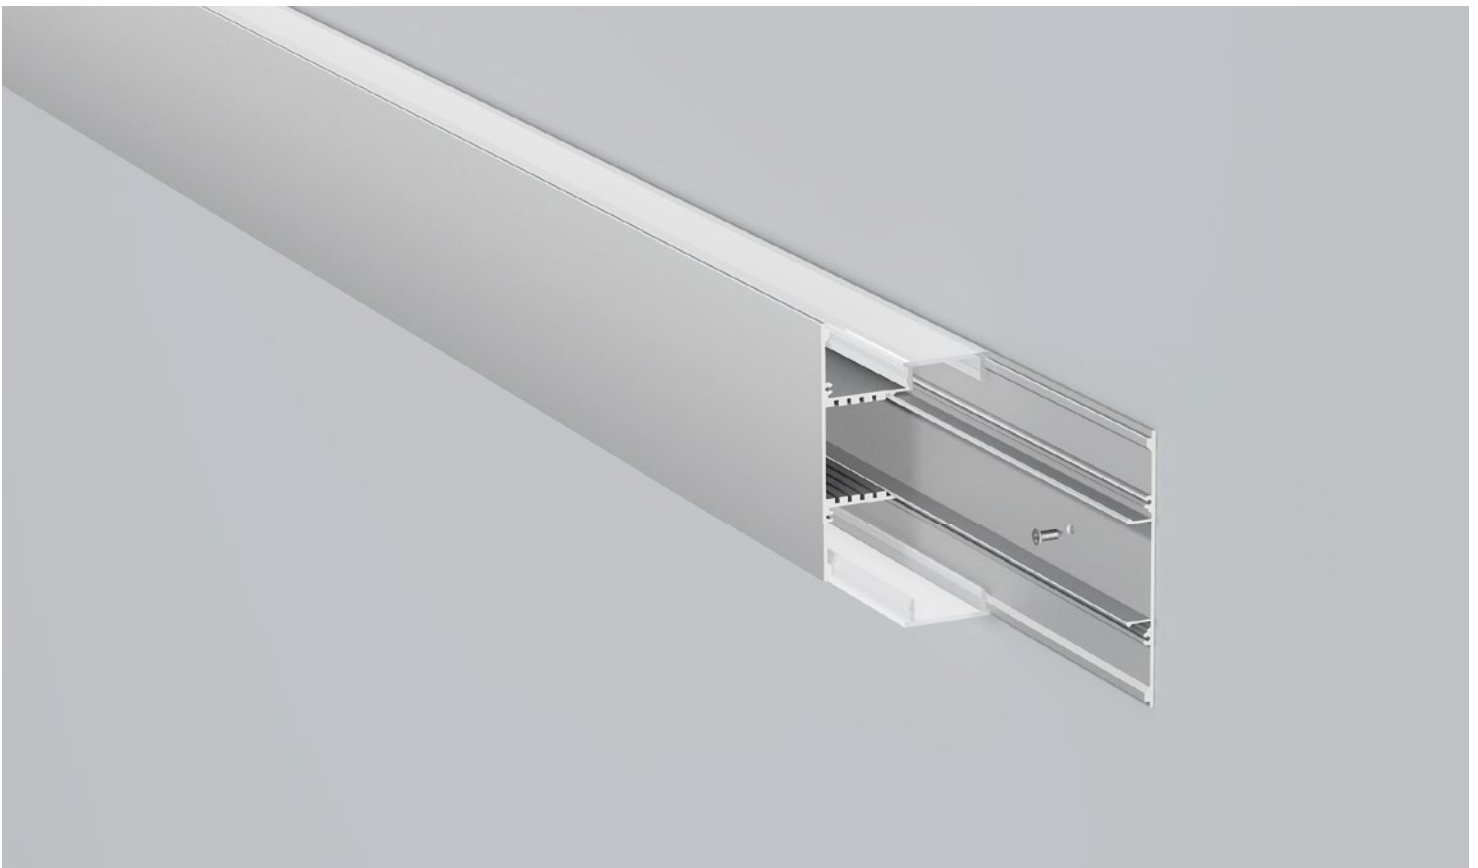

ACCESSORIES 配件

-  White end cap
白色堵头
-  Black end cap
黑色堵头
-  Silver end cap
银色堵头

RECESSED SERIES

嵌入式安装系列

High quality aluminium profile, anodised
Flexibly useable as recessed luminaire with two-sided fitting of LED strips;
With integrated cable channel;
Combination with a difuser, opal clear PC cover and optic lens for diferent lighting required.