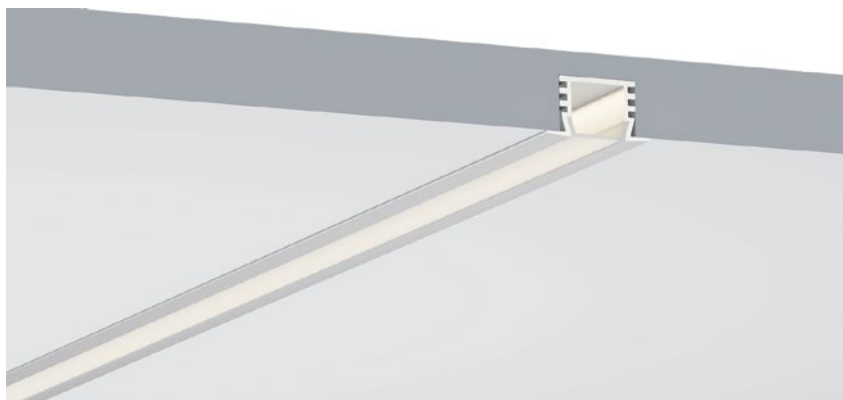

QSG-2212B

ALU PROFILE 铝槽

QSG-2212 ALU 6063-T5 1M,2M,3M

Silver
银色
Black
黑色
White
白色

COVER 面罩

QSG-2212 PC Slide In 推入式 PC 1M,2M,3M

Opal
乳白
Clear
透明

Diffuser
扩散
Black
黑色

QSG-2212B PC Push In 按压式 PC 1M,2M,3M

Opal
乳白
Clear
透明

Diffuser
扩散

ACCESSORIES 配件

White end cap
白色堵头
Black end cap
黑色堵头
Silver end cap
银色堵头

Stainless steel
不锈钢卡扣