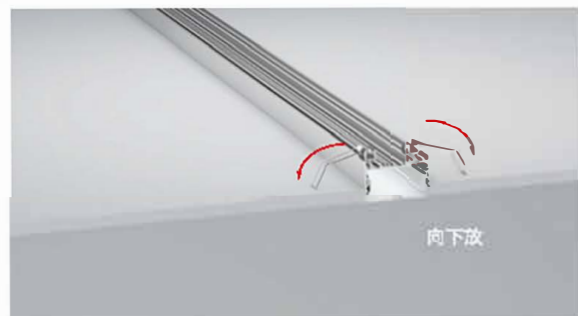

Long length customization

There are two kinds of masks: non-roll-up mask and roll-up mask. Non-roll mask standard custom length of 1 m, 2 m, 3 m. The crimp mask can be customized with a length of more than 3 meters and a maximum of 20 meters per strip. It is only made of PC material and needs to be confirmed

Environmental protection material meets

EU CE & ROHS certification

INSTALLATION RENDERINGS

LED ACCESSORIES-MOUNTING CLIPS

STAINLESS STEEL CLIP

INSTALLATION RENDERINGS

SPRING CLIPS

Spring clips
Material : Stainless steel/ALU

single side spring mounting clip
Material : Stainless steel/ALU

INSTALLATION STEPS

ADAPTOR

In the process of installing aluminum profile, there will always be some turning or splicing problems. The refore, we offer an adaptor that has been spliced together, which can easily solve the problem of inter nal corner, external corner, and plane transfer. Free splicing during installation according to your requirement.