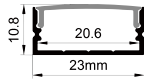

COVER 面罩

QSG-2310 PC	Push In 按压式	PC 1M,2M,3M		Diffuser 扩散
		Opal 乳白		Silica gel 硅胶
		Clear 透明		

ACCESSORIES 配件

	White end cap 白色堵头		Stainless steel 不锈钢卡扣
	Black end cap 黑色堵头		Plastic 塑胶
	Silver end cap 银色堵头