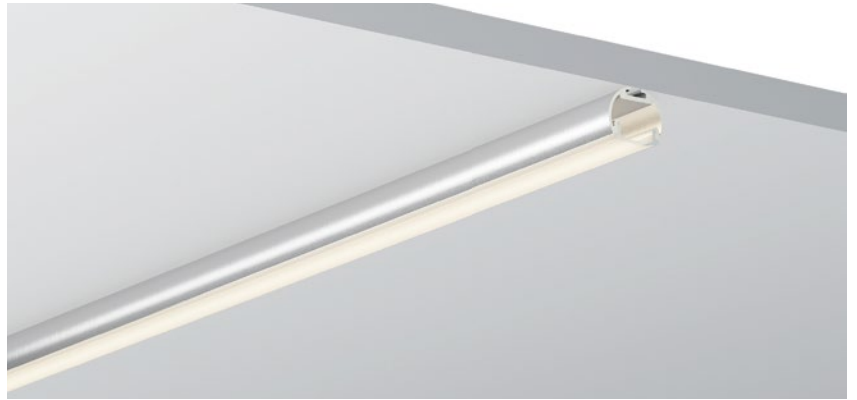

QSG-1818D

ALU PROFILE 铝槽

QSG-1818D ALU	6063-T5 1M,2M,3M
	Silver 银色
	Black 黑色
	White 白色

COVER 面罩

QSG-1818D PC	Push In 按压式	PC 1M,2M,3M		Opal 乳白		Diffuser 扩散
			Clear 透明			

ACCESSORIES 配件

	White end cap 白色堵头		Pendant Kit 吊件
	Black end cap 黑色堵头		
	Silver end cap 银色堵头