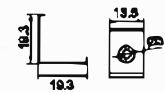

STAINLESS STEEL CLIP