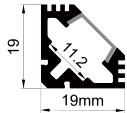

QSG-1919

QSG-1919E

ALU PROFILE 铝槽

QSG-1919 ALU 6063-T5
1M,2M,3M

Silver
银色
Black
黑色
White
白色

COVER 面罩

QSG-1919 PC Slide In 推入式 PC 1M,2M,3M

Opal
乳白
Clear
透明

Diffuser
扩散
Black
黑色

QSG-1919E PC Push In 按压式 PC 1M,2M,3M

Opal
乳白
Clear
透明

Diffuser
扩散

ACCESSORIES 配件

White end cap
白色堵头
Black end cap
黑色堵头
Silver end cap
银色堵头

Stainless steel
不锈钢卡扣