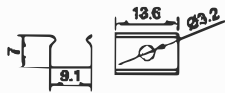

STAINLESS STEEL CLIP