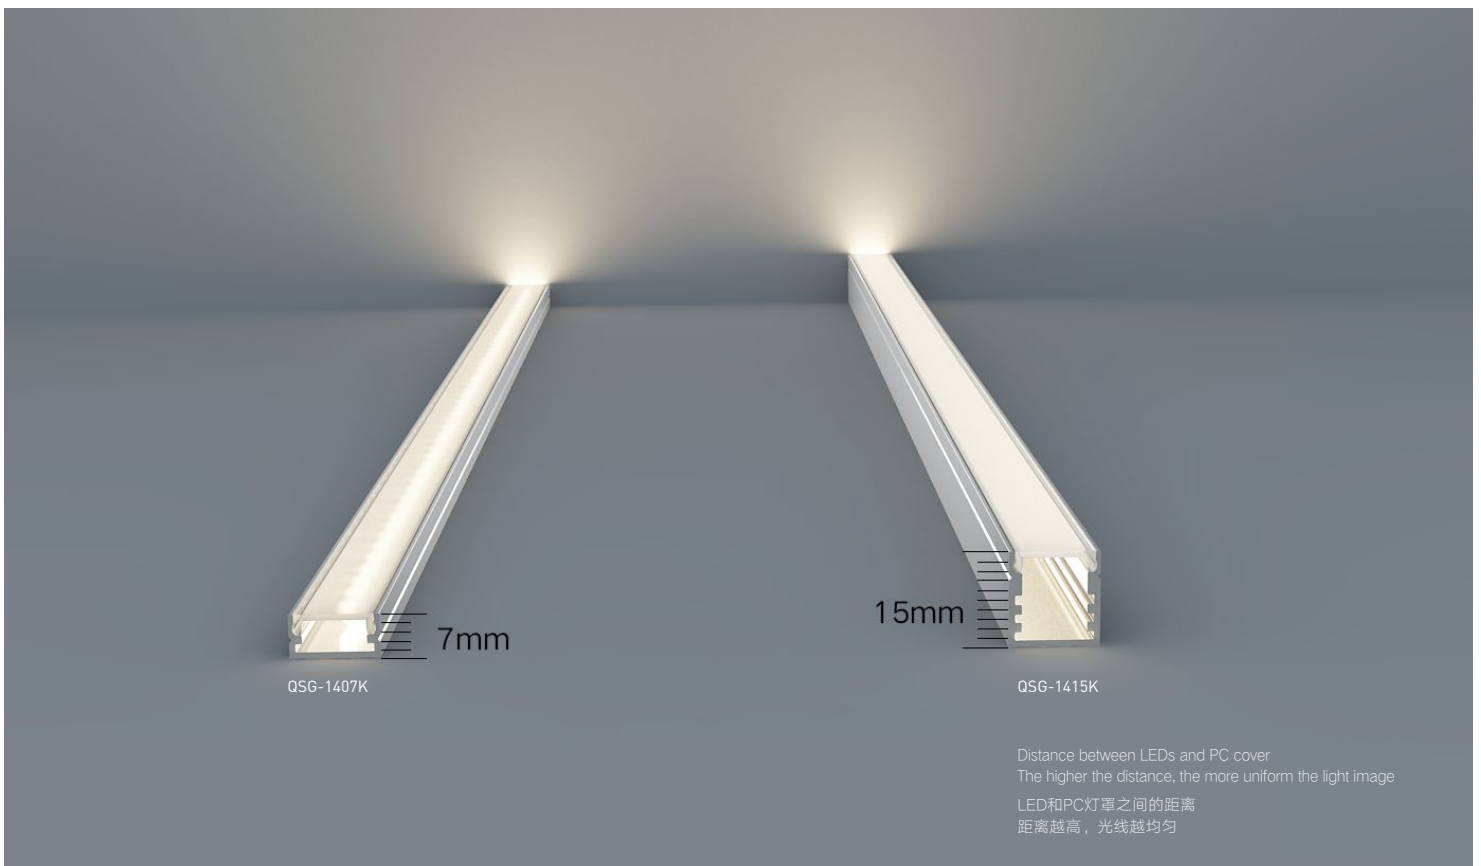

Distance between LEDs and PC cover
The higher the distance, the more uniform the light image
LED和PC灯罩之间的距离
距离越高，光线越均匀

AUGULAR SERIES

角度安装系列

High quality aluminium corner profile, anodised;
Especially designed for corner constructions,
e.g. suitable as under-cabinet luminaire or stair
lighting;
Combination with a difuser, opal clear PC cover
and optic lens for diferent lighting required.