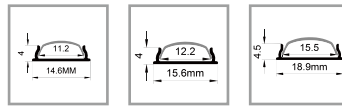

1407 >P 258 1507 >P 258 1807 >P 259