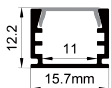

QSG-1612C

QSG-1612E

ALU PROFILE 铝槽

QSG-1612C ALU 6063-T5
1M,2M,3M

Silver
银色
Black
黑色
White
白色

COVER 面罩

QSG-1612C PC Slide In
推入式 PC 1M,2M,3M

Opal
乳白
Clear
透明

Diffuser
扩散

QSG-1612E PC Push In
按压式 PC 1M,2M,3M

Opal
乳白
Clear
透明

Diffuser
扩散

ACCESSORIES 配件

White end cap
白色堵头
Black end cap
黑色堵头
Silver end cap
银色堵头

Stainless steel
不锈钢卡扣