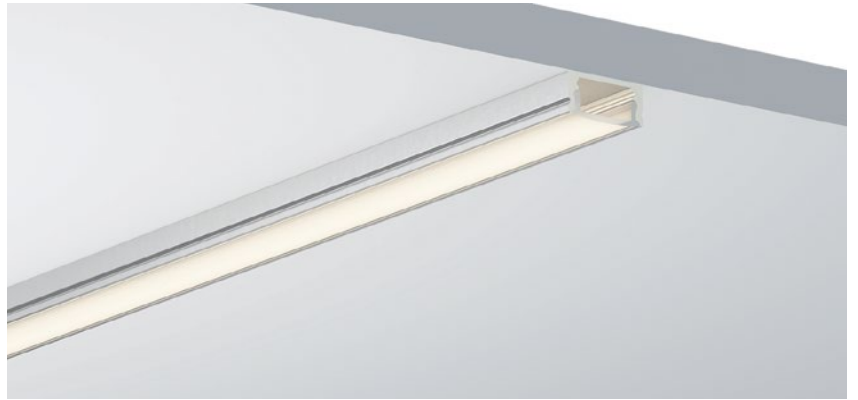

QSG-1707D

ALU PROFILE 铝槽

QSG-1707D ALU	6063-T5 1M,2M,3M
	Silver 银色
	Black 黑色
	White 白色

COVER 面罩

QSG-1707D PC	Push In 按压式	PC 1M,2M,3M		Diffuser 扩散
		Opal 乳白		Black 黑色
		Clear 透明		
		Silica gel 硅胶		

ACCESSORIES 配件

	White end cap 白色堵头		Stainless steel 不锈钢卡扣
	Black end cap 黑色堵头		
	Silver end cap 银色堵头