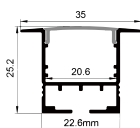

QSG-3525

ALU PROFILE 铝槽

QSG-3525 ALU	6063-T5 1M,2M,3M
	Silver 银色
	Black 黑色
	White 白色

COVER 面罩

QSG-3525 PC	Push In 按压式	PC 1M,2M,3M		Opal 乳白		Diffuser 扩散
				Clear 透明		

ACCESSORIES 配件

	White end cap 白色堵头		Spring Clips 弹簧
	Black end cap 黑色堵头		
	Silver end cap 银色堵头