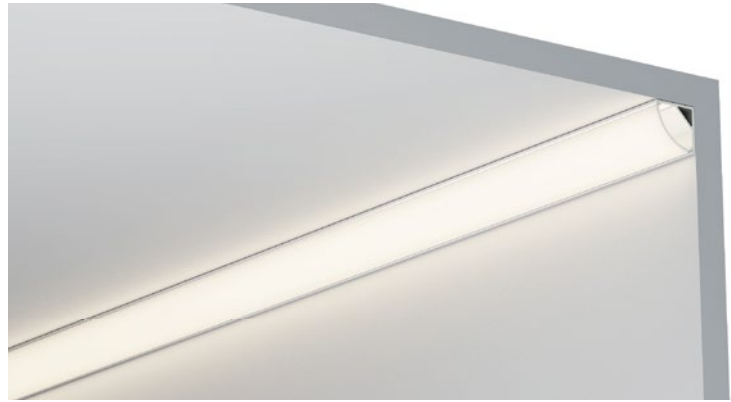

QSG-1616

ALU PROFILE 铝槽

QSG-1616 ALU	6063-T5 1M,2M,3M
	Silver 银色
	Black 黑色
	White 白色

COVER 面罩

QSG-1616 PC	Push In 按压式	PC 1M,2M,3M	
	Opal 乳白		Diffuser 扩散
	Clear 透明		Black 黑色

ACCESSORIES 配件

	White end cap 白色堵头		Stainless steel 不锈钢卡扣		Straight Connector 一字连接件
	Black end cap 黑色堵头				L Shape connecto 连接件
	Silver end cap 银色堵头