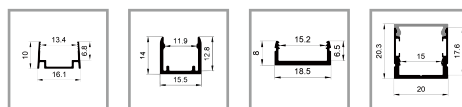

1422U >P 282 1611U >P 282 1918U >P 282 2317U >P 282 3320U >P 282 1419U >P 282

1610U >P 282 1614U >P 282 1908U >P 282 2020U >P 282

- I
- II
- III
- IV
- V
- VI
- VIII

PRODUCTION AND MANUFACTURING

Germany SIEMAG (SMS) aluminum extrusion machine and production line, CNC processing center, ANFU brand PC/PMMA cover extrusion production line to create a modern LED linear lamp factory, achieve the production of aluminum, cover production, automatic processing, painting chain LED linear lamp craft.