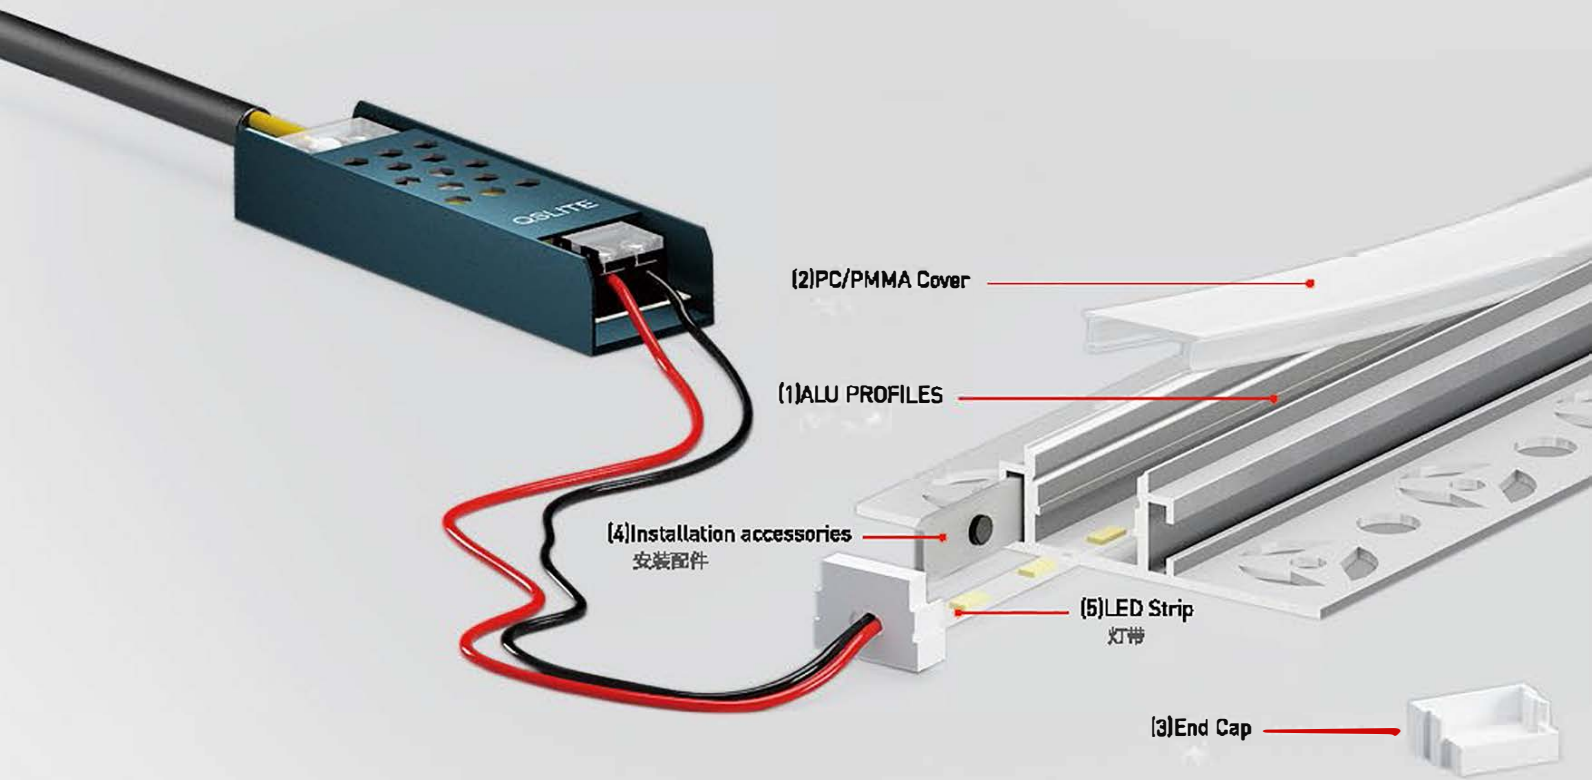

1422U >P 282 1611U >P 282 1918U >P 282 2317U >P 282 3320U >P 282 1419U >P 282

1610U >P 282 1614U >P 282 1908U >P 282 2020U >P 282

- I
- II
- III
- IV
- V
- VI
- VIII

PRODUCTION AND MANUFACTURING

Germany SIEMAG (SMS) aluminum extrusion machine and production line, CNC processing center, ANFU brand PC/PMMA cover extrusion production line to create a modern LED linear lamp factory, achieve the production of aluminum, cover production, automatic processing, painting chain LED linear lamp craft.

SUPERLIGHT INGLEDE is dedicated to be a high-quality LED linear lighting profile kit one-stop manufacturer

我们为您提供专业的支持和LED线性照明型材套件配件,包括铝型材,PC盖,端盖,安装配件和拼接配件。

我们致力于成为高品质的LED线性照明型材套件一站式制造商

Office lighting
办公室照明

Mold customization

PC/PMMA COVER

PC/PMMA mask improves the light effect on LED linear lamps. We routinely provide 4 colors of PC/PMMA masks, each mask has a different light effect, so that the LED light strip after lighting uniform light, so as not to hurt the eyes and achieve better lighting effect. The mask has anti-dust function to protect the LED lamp belt and prevent dust from entering and affecting the life of the lamp belt. At the same time, the mask has different special structure, full plastic tube sealing structure, with silicone plug glue can achieve IP65 waterproof, thickened structure can be suitable for high strength pressure on the ground. Lens mask can focus light and improve luminous efficiency