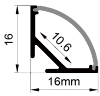

QSG-1616C

ALU PROFILE 铝槽

QSG-1616C ALU	6063-T5 1M,2M,3M
	Silver 银色
	Black 黑色
	White 白色

COVER 面罩

QSG-1616C PC	Push In 按压式	PC 1M,2M,3M
	Opal 乳白	Diffuser 扩散
	Clear 透明	

ACCESSORIES 配件

	White end cap 白色堵头		Stainless steel 不锈钢卡扣
	Black end cap 黑色堵头		Plastic 塑胶
	Silver end cap 银色堵头