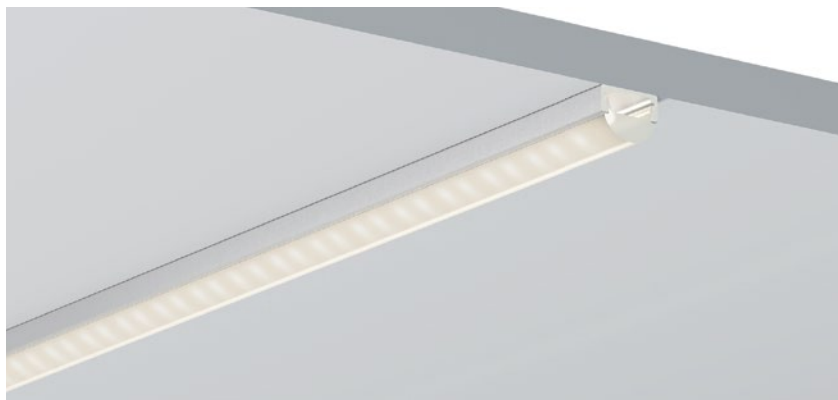

QSG-1506F

ALU PROFILE 铝槽

QSG-1506F ALU	6063-T5 1M,2M,3M
	Silver 银色
	Black 黑色
	White 白色

COVER 面罩

QSG-1506F PC	Push In 按压式	PC 1M,2M,3M		Opal 乳白		Diffuser 扩散
			Clear 透明			

ACCESSORIES 配件

	White end cap 白色堵头		Stainless steel 不锈钢卡扣
	Black end cap 黑色堵头		
	Silver end cap 银色堵头