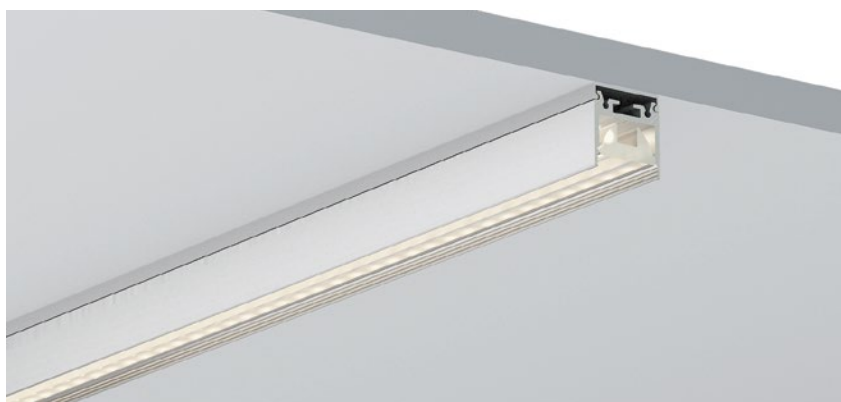

QSG-1921

ALU PROFILE 铝槽

QSG-1921 ALU 6063-T5
1M,2M,3M

Silver
银色
Black
黑色
White
白色

COVER 面罩

QSG-1921 PC Push In 接压式 PC
1M,2M,3M

Opal
乳白
Clear
透明

Diffuser
扩散

ACCESSORIES 配件

White end cap
白色堵头

Black end cap
黑色堵头

Silver end cap
银色堵头