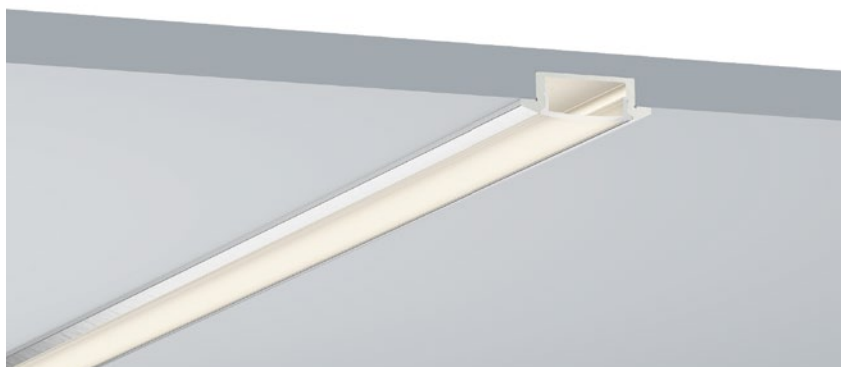

QSG-2908

ALU PROFILE 铝槽

QSG-2908 ALU 6063-T5
1M,2M,3M

Silver
银色
Black
黑色
White
白色

COVER 面罩

QSG-2908 PC Push In 接压式 PC
1M,2M,3M

Opal
乳白
Clear
透明

Diffuser
扩散

ACCESSORIES 配件

White end cap
白色堵头

Black end cap
黑色堵头

Silver end cap
银色堵头

Plastic
塑胶