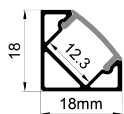

QSG-1919D

ALU PROFILE 铝槽

QSG-1919D ALU 6063-T5
1M,2M,3M

Silver
银色
Black
黑色
White
白色

COVER 面罩

QSG-1919D PC Push In 按压式
PC 1M,2M,3M

Opat
乳白
Clear
透明
Silica gel
硅胶

Diffuser
扩散
Black
黑色

ACCESSORIES 配件

White end cap
白色堵头
Black end cap
黑色堵头
Silver end cap
银色堵头

Stainless steel
不锈钢卡扣