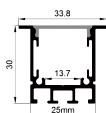

QSG-3430

ALU PROFILE 铝槽

QSG-3430 ALU	6063-T5 1M,2M,3M
	Silver 银色
	Black 黑色
	White 白色

COVER 面罩

QSG-3430 PC	Push In 按压式	PC 1M,2M,3M		Opal 乳白		Diffuser 扩散
			Clear 透明			

ACCESSORIES 配件

	White end cap 白色堵头		Spring Clips 弹簧
	Black end cap 黑色堵头		
	Silver end cap 银色堵头