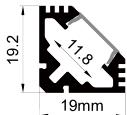

QSG-1919

QSG-1919E

ALU PROFILE 铝槽

QSG-1919 ALU 6063-T5
1M,2M,3M

Silver
银色
Black
黑色
White
白色

COVER 面罩

QSG-1919 PC Slide In 推入式 PC 1M,2M,3M

Opal
乳白
Clear
透明

Diffuser
扩散
Black
黑色

QSG-1919E PC Push In 按压式 PC 1M,2M,3M

Opal
乳白
Clear
透明

Diffuser
扩散

ACCESSORIES 配件

White end cap
白色堵头
Black end cap
黑色堵头
Silver end cap
银色堵头

Stainless steel
不锈钢卡扣