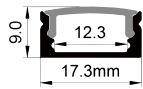

QSG-1707D

ALU PROFILE 铝槽

QSG-1707D ALU	6063-T5 1M,2M,3M
	Silver 银色
	Black 黑色
	White 白色

COVER 面罩

QSG-1707D PC	Push In 按压式	PC 1M,2M,3M		Diffuser 扩散
		Opal 乳白		Black 黑色
		Clear 透明		
		Silica gel 硅胶		

ACCESSORIES 配件

	White end cap 白色堵头		Stainless steel 不锈钢卡扣
	Black end cap 黑色堵头		
	Silver end cap 银色堵头