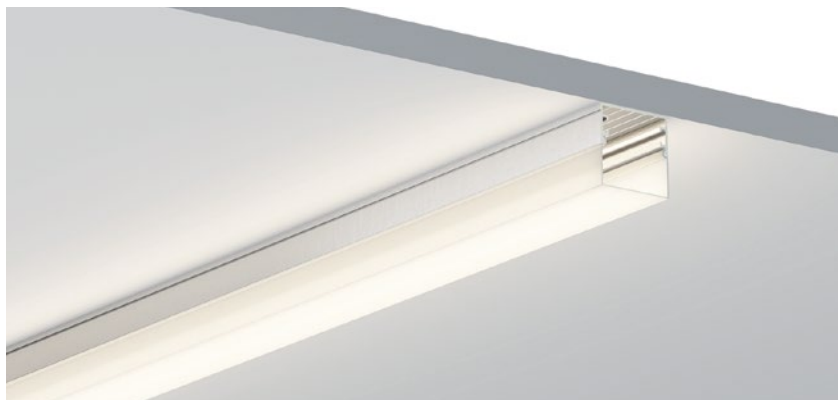

Aluminum profile can be equipped with different covers to show different lighting effects
铝材可配不同面罩，展示不一样的灯光效果。

QSG-3015

QSG-3015B

QSG-3015C

ALU PROFILE 铝槽

COVER 面罩

ACCESSORIES 配件

QSG-3515