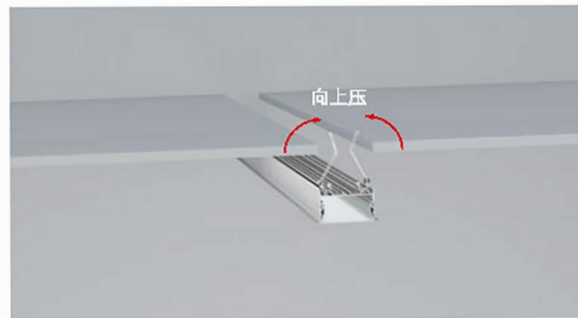

Environmental protection material meets

EU CE & ROHS certification

INSTALLATION RENDERINGS

LED ACCESSORIES-MOUNTING CLIPS

STAINLESS STEEL CLIP

INSTALLATION RENDERINGS

SPRING CLIPS

Spring clips
Material : Stainless steel/ALU

single side spring mounting clip
Material : Stainless steel/ALU

INSTALLATION STEPS

ADAPTOR

In the process of installing aluminum profile, there will always be some turning or splicing problems. The refore, we offer an adaptor that has been spliced together, which can easily solve the problem of inter nal corner, external corner, and plane transfer. Free splicing during installation according to your requirement.