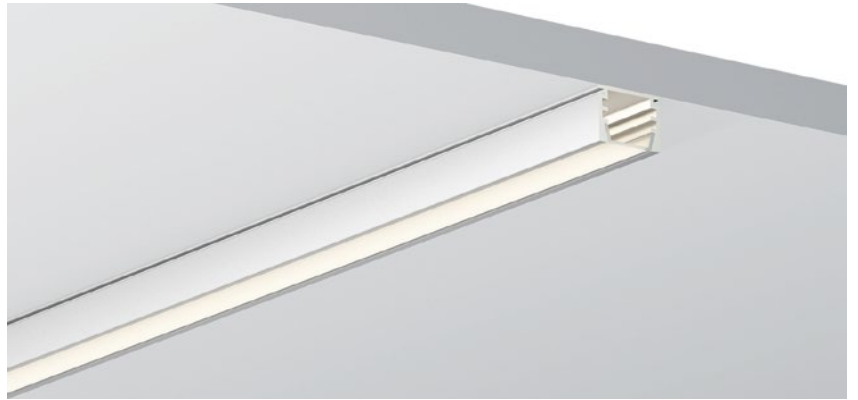

QSG-1612C

QSG-1612E

ALU PROFILE 铝槽

QSG-1612C ALU 6063-T5
1M,2M,3M

Silver
银色
Black
黑色
White
白色

COVER 面罩

QSG-1612C PC Slide In
推入式 PC 1M,2M,3M

Opal
乳白
Clear
透明

Diffuser
扩散

QSG-1612E PC Push In
按压式 PC 1M,2M,3M

Opal
乳白
Clear
透明

Diffuser
扩散

ACCESSORIES 配件

White end cap
白色堵头
Black end cap
黑色堵头
Silver end cap
银色堵头

Stainless steel
不锈钢卡扣