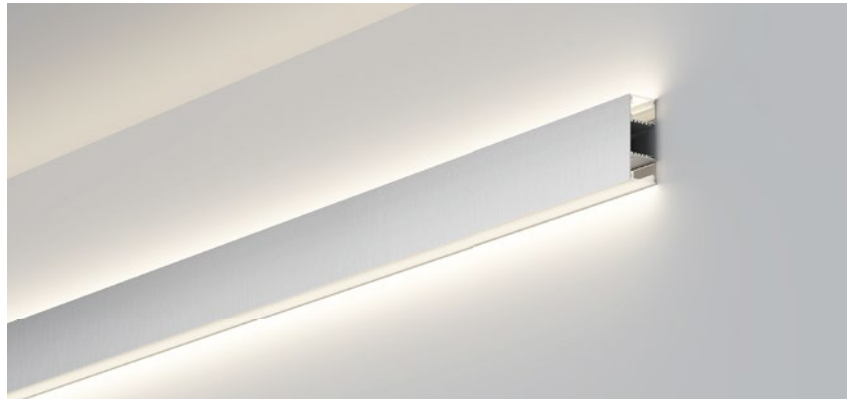

QSG-3285

ALU PROFILE 铝槽

QSG-3285 ALU	6063-T5 1M,2M,3M
	Silver 银色
	Black 黑色
	White 白色

COVER 面罩

QSG-3285 PC	Push In 按压式	PC 1M,2M,3M		Diffuser 扩散
		Opal 乳白		
		Clear 透明		

ACCESSORIES 配件

- White end cap
  白色堵头
- Black end cap
  黑色堵头
- Silver end cap
  银色堵头