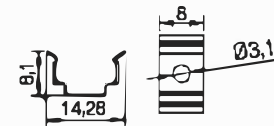

STAINLESS STEEL CLIP