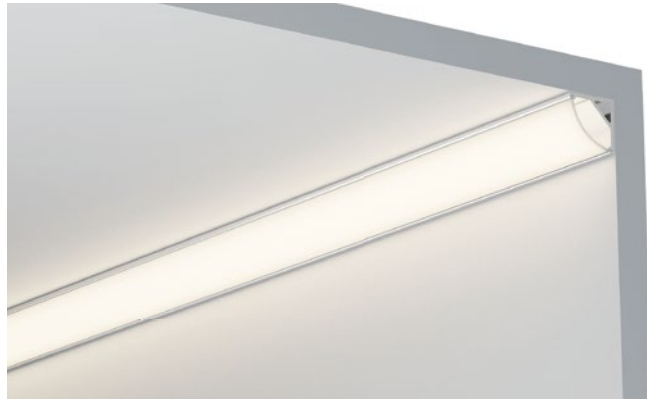

QSG-1616C

ALU PROFILE 铝槽

QSG-1616C ALU	6063-T5 1M,2M,3M
	Silver 银色
	Black 黑色
	White 白色

COVER 面罩

QSG-1616C PC	Push In 按压式	PC 1M,2M,3M
	Opal 乳白	Diffuser 扩散
	Clear 透明	

ACCESSORIES 配件

	White end cap 白色堵头		Stainless steel 不锈钢卡扣
	Black end cap 黑色堵头		Plastic 塑胶
	Silver end cap 银色堵头