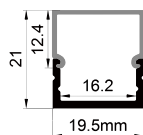

QSG-2016

QSG-2016B

ALU PROFILE 铝槽

QSG-2016 ALU 6063-T5
1M,2M,3M

Silver
银色
Black
黑色
White
白色

COVER 面罩

QSG-2016 PC Push In 按压式 PC
1M,2M,3M

Opal
乳白
Clear
透明

Diffuser
扩散
Black
黑色

QSG-2016B PC Push In 按压式 PC
1M,2M,3M

Opal
乳白
Clear
透明

Diffuser
扩散
Black
黑色

ACCESSORIES 配件

White end cap
白色堵头
Black end cap
黑色堵头
Silver end cap
银色堵头

White end cap
白色堵头
Black end cap
黑色堵头
Silver end cap
银色堵头

Plastic
塑胶