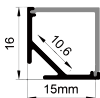

QSG-1616D

ALU PROFILE 铝槽

QSG-1616D ALU	6063-T5 1M,2M,3M
	Silver 银色
	Black 黑色
	White 白色

COVER 面罩

QSG-1616D PC	Push In 按压式	PC 1M,2M,3M
	Opal 乳白	Diffuser 扩散
	Clear 透明	

ACCESSORIES 配件

	White end cap 白色堵头		Stainless steel 不锈钢卡扣
	Black end cap 黑色堵头		Plastic 塑胶
	Silver end cap 银色堵头