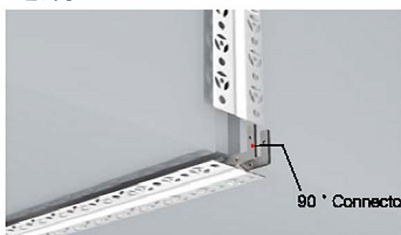

ADAPTOR

In the process of installing aluminum profile, there will always be some turning or splicing problems. The refore, we offer an adaptor that has been spliced together, which can easily solve the problem of inter nal corner, external corner, and plane transfer. Free splicing during installation according to your requirement.

LO90°

ACCESSORIES

Straight Connector

一字连接片