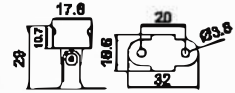

STAINLESS STEEL CLIP