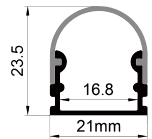

QSG-2114

QSG-2114B

ALU PROFILE 铝槽

QSG-2114 ALU 6063-T5
1M,2M,3M

Silver
银色
Black
黑色
White
白色

COVER 面罩

QSG-2114 PC Slide In 推入式 PC
1M,2M,3M

Opal
乳白
Clear
透明

Diffuser
扩散

QSG-2114B PC Slide In 推入式 PC
1M,2M,3M

Opal
乳白
Clear
透明

Diffuser
扩散

ACCESSORIES 配件

White end cap
白色堵头
Black end cap
黑色堵头
Silver end cap
银色堵头

White end cap
白色堵头
Black end cap
黑色堵头
Silver end cap
银色堵头

Stainless steel
不锈钢卡扣