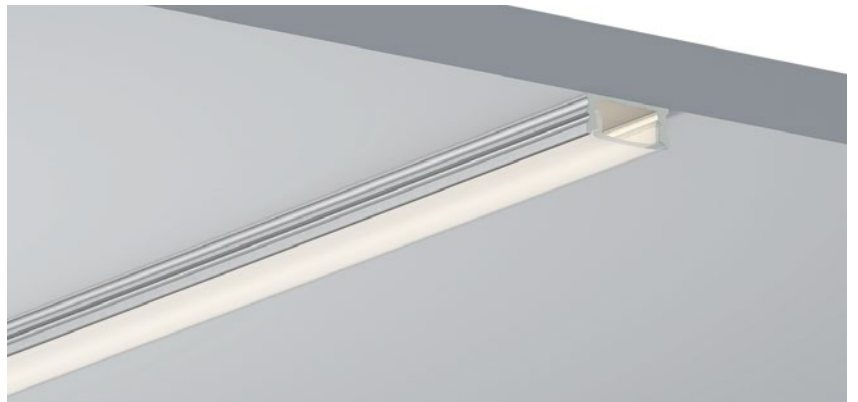

QSG-1707

ALU PROFILE 铝槽

QSG-1707 ALU	6063-T5 1M,2M,3M
	Silver 银色
	Black 黑色
	White 白色

COVER 面罩

QSG-1707 PC	Push In 按压式	PC 1M,2M,3M
	Clear 透明	

Diffuser
扩散
Silica gel
硅胶

ACCESSORIES 配件

	White end cap 白色堵头
	Black end cap 黑色堵头
	Silver end cap 银色堵头

	Stainless steel 不锈钢卡扣
	Rotating Bracket 旋转支架

A	B	Straight Connector 一字连接件
A	B