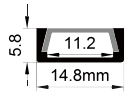

QSG-1506

QSG-1506B

ALU PROFILE 铝槽

COVER 面罩

ACCESSORIES 配件

Straight Connector 一字连接件
L Shape connecto 连接件