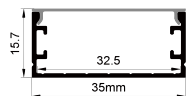

Aluminum profile can be equipped with different covers to show different lighting effects
铝材可配不同面罩，展示不一样的灯光效果。

QSG-3015

QSG-3015B

QSG-3015C

ALU PROFILE 铝槽

COVER 面罩

ACCESSORIES 配件

QSG-3515