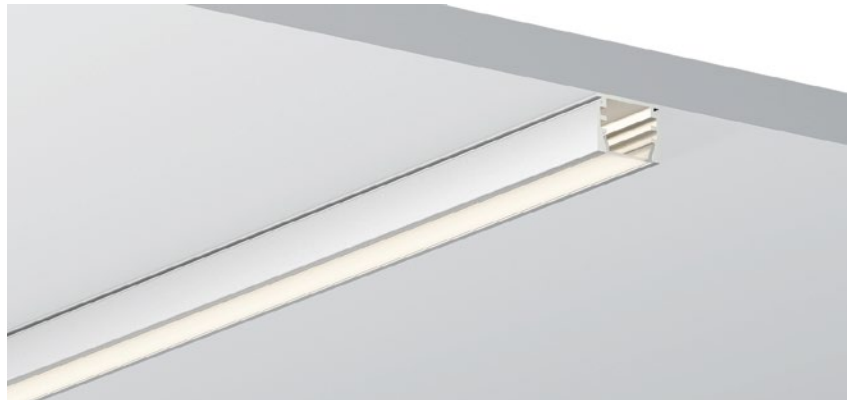

QSG-1612E

ALU PROFILE 铝槽

QSG-1612C ALU 6063-T5
1M,2M,3M

Silver
银色
Black
黑色
White
白色

COVER 面罩

QSG-1612C PC Slide In
推入式 PC 1M,2M,3M

Opal
乳白
Clear
透明

Diffuser
扩散

QSG-1612E PC Push In
按压式 PC 1M,2M,3M

Opal
乳白
Clear
透明

Diffuser
扩散

ACCESSORIES 配件

White end cap
白色堵头
Black end cap
黑色堵头
Silver end cap
银色堵头

Stainless steel
不锈钢卡扣