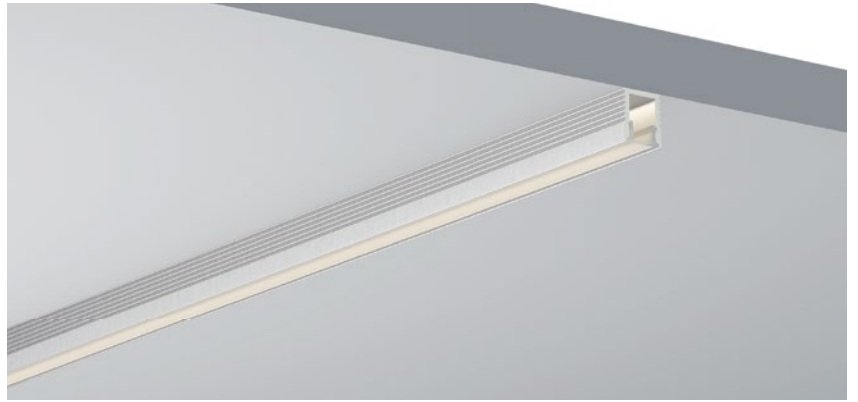

QSG-0809

ALU PROFILE 铝槽

QSG-0809 ALU	6063-T5 1M,2M,3M
	Silver 银色
	Black 黑色
	White 白色

COVER 面罩

QSG-0809 PC	Push In 按压式	PC 1M,2M,3M		Diffuser 扩散
		Opal 乳白		Black 黑色
		Clear 透明		

ACCESSORIES 配件

	White end cap 白色堵头		Stainless steel 不锈钢卡扣
	Black end cap 黑色堵头		
	Silver end cap 银色堵头