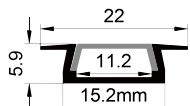

QSG-2206

QSG-2206B

ALU PROFILE 铝槽

QSG-2206 ALU 6063-T5 1M,2M,3M

Silver
银色
Black
黑色
White
白色

COVER 面罩

QSG-2206 PC Slide In 推入式 PC 1M,2M,3M

Opal
乳白
Clear
透明

Diffuser
扩散
Black
黑色

QSG-2206B PC Push In 按压式 PC 1M,2M,3M

Opal
乳白
Clear
透明

Diffuser
扩散

ACCESSORIES 配件

White end cap
白色堵头
Black end cap
黑色堵头
Silver end cap
银色堵头

Stainless steel
不锈钢卡扣