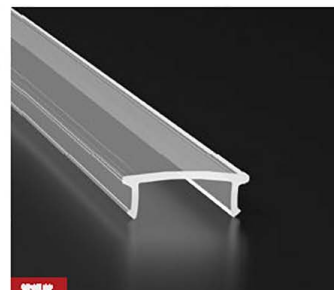

PC/PMMA COVER

PC/PMMA mask improves the light effect on LED linear lamps. We routinely provide 4 colors of PC/PMMA masks, each mask has a different light effect, so that the LED light strip after lighting uniform light, so as not to hurt the eyes and achieve better lighting effect. The mask has anti-dust function to protect the LED lamp belt and prevent dust from entering and affecting the life of the lamp belt. At the same time, the mask has different special structure, full plastic tube sealing structure, with silicone plug glue can achieve IP65 waterproof, thickened structure can be suitable for high strength pressure on the ground. Lens mask can focus light and improve luminous efficiency

Clear