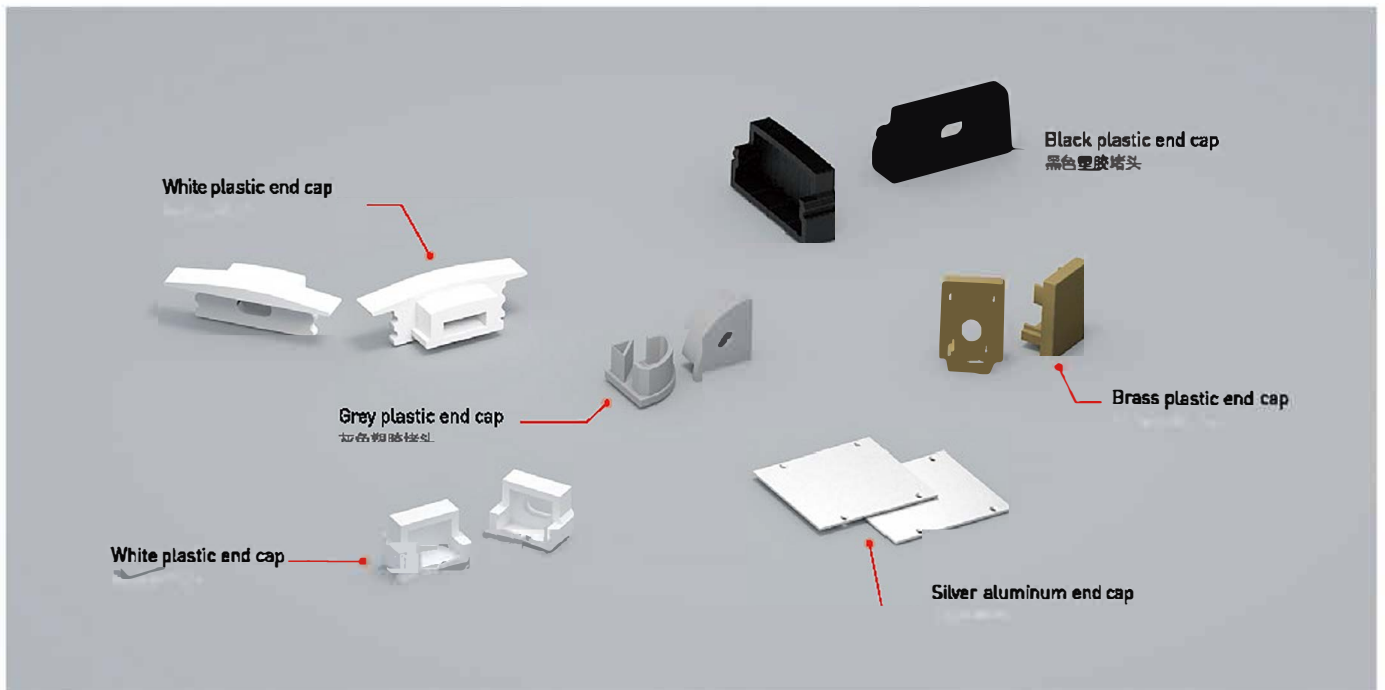

LED ACCESSORIES-END CAPS