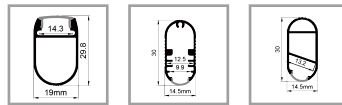

1929 >P 272 1529 >P 272 1529B >P 273