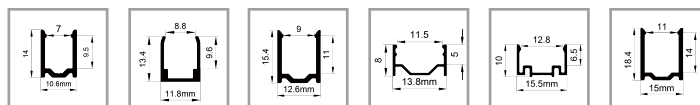

1014U >P 282 1213U >P 282 1215U >P 282 1308U >P 282 1510U >P 282 1518U >P 282