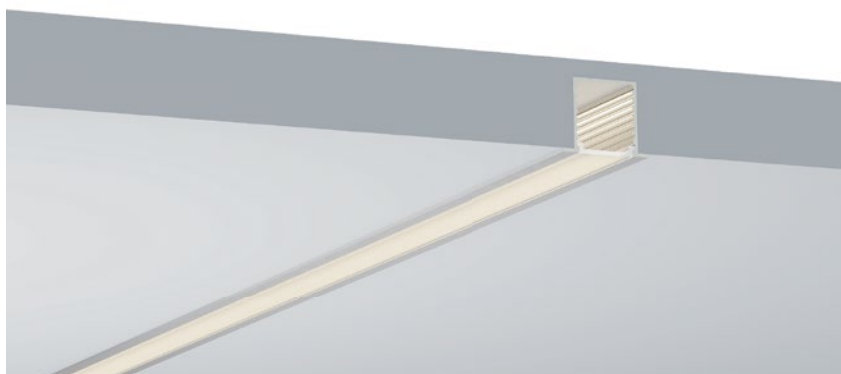

QSG-2419

ALU PROFILE 铝槽

QSG-2419 ALU 6063-T5
1M,2M,3M

Silver
银色
Black
黑色
White
白色

COVER 面罩

QSG-2419 PC Push In 接压式 PC
1M,2M,3M

Opal
乳白
Clear
透明

Diffuser
扩散

ACCESSORIES 配件

White end cap
白色堵头

Black end cap
黑色堵头

Silver end cap
银色堵头