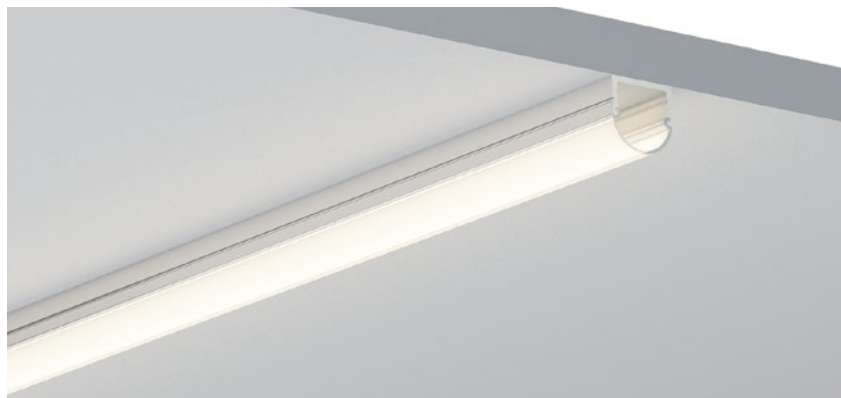

QSG-2016

QSG-2016B

ALU PROFILE 铝槽

QSG-2016 ALU 6063-T5
1M,2M,3M

Silver
银色
Black
黑色
White
白色

COVER 面罩

QSG-2016 PC Push In 按压式 PC
1M,2M,3M

Opal
乳白
Clear
透明

Diffuser
扩散
Black
黑色

QSG-2016B PC Push In 按压式 PC
1M,2M,3M

Opal
乳白
Clear
透明

Diffuser
扩散
Black
黑色

ACCESSORIES 配件

White end cap
白色堵头
Black end cap
黑色堵头
Silver end cap
银色堵头

White end cap
白色堵头
Black end cap
黑色堵头
Silver end cap
银色堵头

Plastic
塑胶