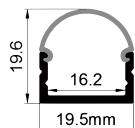

QSG-2016

QSG-2016B

ALU PROFILE 铝槽

QSG-2016 ALU 6063-T5
1M,2M,3M

Silver
银色
Black
黑色
White
白色

COVER 面罩

QSG-2016 PC Push In 按压式 PC
1M,2M,3M

Opal
乳白
Clear
透明

Diffuser
扩散
Black
黑色

QSG-2016B PC Push In 按压式 PC
1M,2M,3M

Opal
乳白
Clear
透明

Diffuser
扩散
Black
黑色

ACCESSORIES 配件

White end cap
白色堵头
Black end cap
黑色堵头
Silver end cap
银色堵头

White end cap
白色堵头
Black end cap
黑色堵头
Silver end cap
银色堵头

Plastic
塑胶