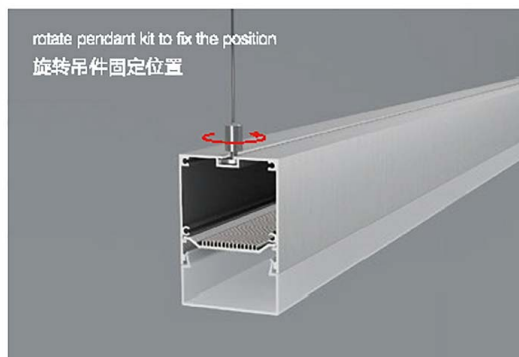

rotate pendant kit to fix the position
旋转吊件固定位置