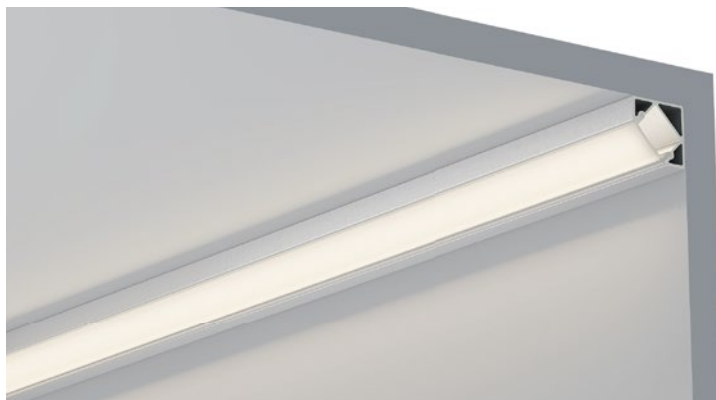

QSG-1919D

ALU PROFILE 铝槽

QSG-1919D ALU 6063-T5
1M,2M,3M

Silver
银色
Black
黑色
White
白色

COVER 面罩

QSG-1919D PC Push In 按压式
PC 1M,2M,3M

Opat
乳白
Clear
透明
Silica gel
硅胶

Diffuser
扩散
Black
黑色

ACCESSORIES 配件

White end cap
白色堵头
Black end cap
黑色堵头
Silver end cap
银色堵头

Stainless steel
不锈钢卡扣