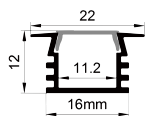

QSG-2212

QSG-2212B

ALU PROFILE 铝槽

QSG-2212 ALU 6063-T5 1M,2M,3M

Silver
银色
Black
黑色
White
白色

COVER 面罩

QSG-2212 PC Slide In 推入式 PC 1M,2M,3M

Opal
乳白
Clear
透明

Diffuser
扩散
Black
黑色

QSG-2212B PC Push In 按压式 PC 1M,2M,3M

Opal
乳白
Clear
透明

Diffuser
扩散

ACCESSORIES 配件

White end cap
白色堵头
Black end cap
黑色堵头
Silver end cap
银色堵头

Stainless steel
不锈钢卡扣