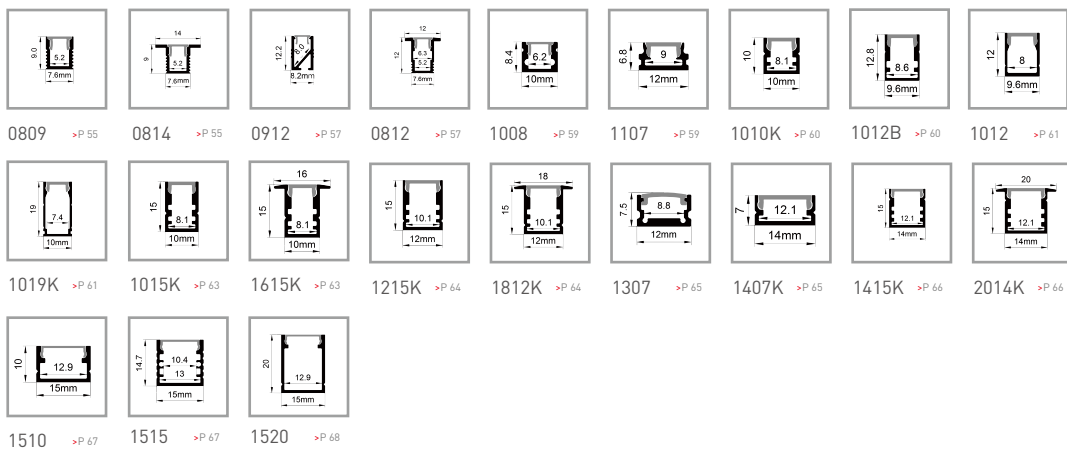

Mini Series