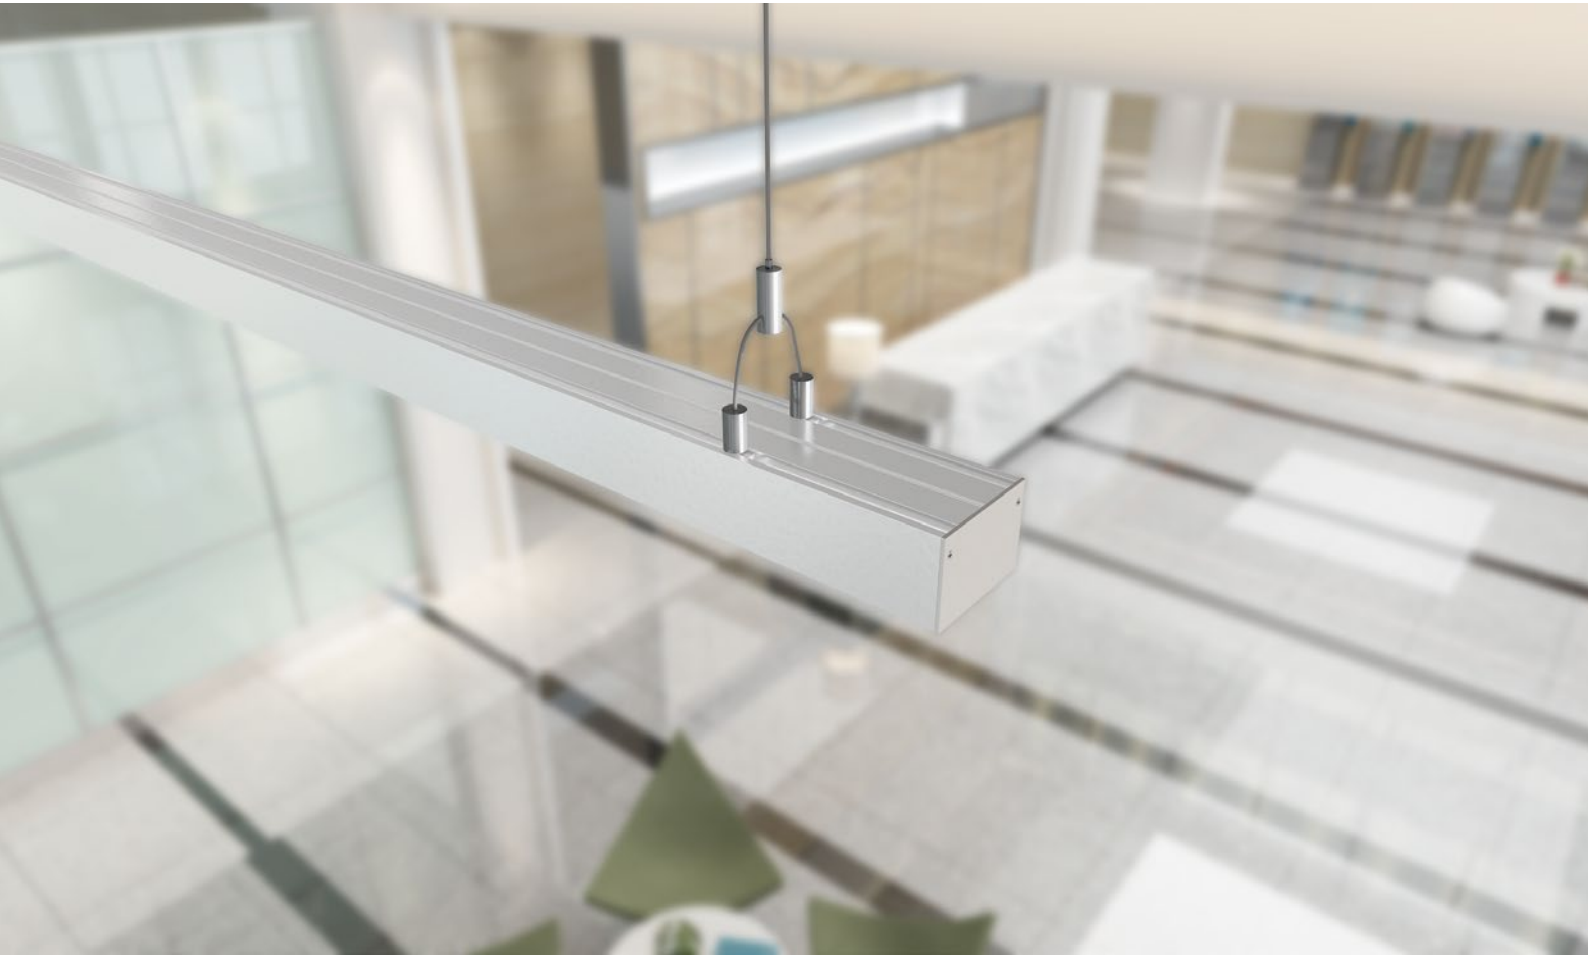

MINI SERIES

Mini系列

High quality anodised aluminium profile;
Smallest surface-mounted profile in the product range;
Ideal for use in confined spaces due to compact dimensions;
Combination with a diffuser, opal clear PC cover and optic lens for different lighting required.