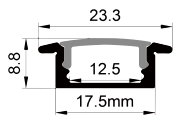

QSG-2507D

ALU PROFILE 铝槽

QSG-2507D ALU	6063-T5 1M,2M,3M
	Silver 银色
	Black 黑色
	White 白色

COVER 面罩

QSG-2507D PC	Push In 按压式	PC 1M,2M,3M		Diffuser 扩散
		Opal 乳白		Black 黑色
		Clear 透明		
		Silica gel 硅胶		

ACCESSORIES 配件

	White end cap 白色堵头		Stainless steel 不锈钢卡扣
	Black end cap 黑色堵头		
	Silver end cap 银色堵头