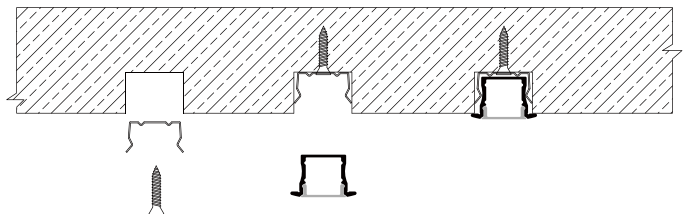

INSTALLATION INSTRUCTION 安装方式

QSG-1616

QSG-2515B

QSG-1715B