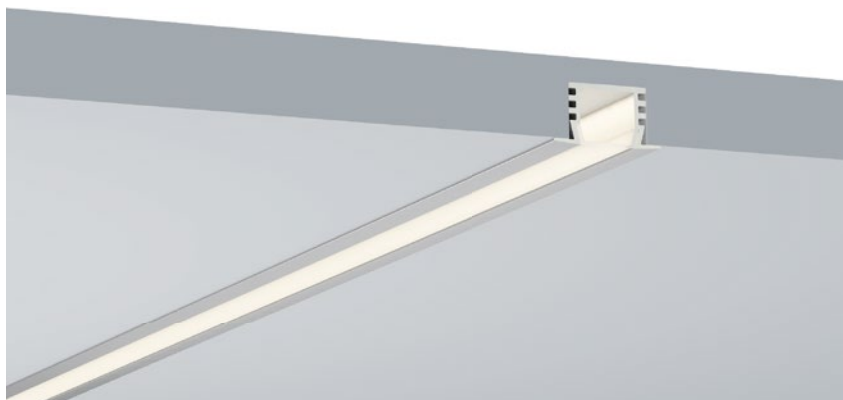

QSG-2212

QSG-2212B

ALU PROFILE 铝槽

QSG-2212 ALU 6063-T5 1M,2M,3M

Silver
银色
Black
黑色
White
白色

COVER 面罩

QSG-2212 PC Slide In 推入式 PC 1M,2M,3M

Opal
乳白
Clear
透明

Diffuser
扩散
Black
黑色

QSG-2212B PC Push In 按压式 PC 1M,2M,3M

Opal
乳白
Clear
透明

Diffuser
扩散

ACCESSORIES 配件

White end cap
白色堵头
Black end cap
黑色堵头
Silver end cap
银色堵头

Stainless steel
不锈钢卡扣