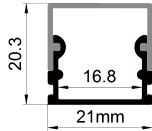

QSG-2114

QSG-2114B

ALU PROFILE 铝槽

QSG-2114 ALU 6063-T5
1M,2M,3M

Silver
银色
Black
黑色
White
白色

COVER 面罩

QSG-2114 PC Slide In 推入式 PC
1M,2M,3M

Opal
乳白
Clear
透明

Diffuser
扩散

QSG-2114B PC Slide In 推入式 PC
1M,2M,3M

Opal
乳白
Clear
透明

Diffuser
扩散

ACCESSORIES 配件

White end cap
白色堵头
Black end cap
黑色堵头
Silver end cap
银色堵头

White end cap
白色堵头
Black end cap
黑色堵头
Silver end cap
银色堵头

Stainless steel
不锈钢卡扣