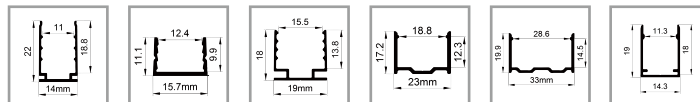

1422U >P 282 1611U >P 282 1918U >P 282 2317U >P 282 3320U >P 282 1419U >P 282

1610U >P 282 1614U >P 282 1908U >P 282 2020U >P 282

- I
- II
- III
- IV
- V
- VI
- VIII

PRODUCTION AND MANUFACTURING

Germany SIEMAG (SMS) aluminum extrusion machine and production line, CNC processing center, ANFU brand PC/PMMA cover extrusion production line to create a modern LED linear lamp factory, achieve the production of aluminum, cover production, automatic processing, painting chain LED linear lamp craft.