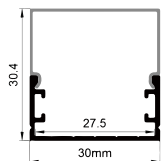

Aluminum profile can be equipped with different covers to show different lighting effects
铝材可配不同面罩，展示不一样的灯光效果。

QSG-3015

QSG-3015B

QSG-3015C

ALU PROFILE 铝槽

COVER 面罩

ACCESSORIES 配件

QSG-3515