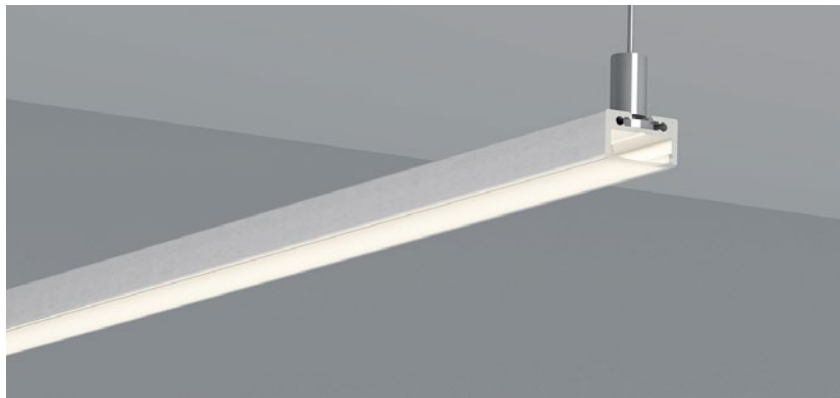

QSG-2119D

ALU PROFILE 铝槽

QSG-2119 ALU	6063-T5 1M,2M,3M
	Silver 银色
	Black 黑色
	White 白色

COVER 面罩

QSG-2119 PC	Push In 按压式	PC 1M,2M,3M
	Opal 乳白	Diffuser 扩散
	Clear 透明	

QSG-2119B PC	Push In 按压式	PC 1M,2M,3M
	Opal 乳白	Diffuser 扩散
	Clear 透明	

QSG-2119C PC	Push In 按压式	PC 1M,2M,3M
	Opal 乳白	Diffuser 扩散
	Clear 透明	

QSG-2119D PC	Push In 按压式	PC 1M,2M,3M
	Opal 乳白	Diffuser 扩散
	Clear 透明	

ACCESSORIES 配件

	White end cap 白色堵头		White end cap 白色堵头		White end cap 白色堵头		White end cap 白色堵头	Pendant Kit 吊件
	Black end cap 黑色堵头		Black end cap 黑色堵头		Black end cap 黑色堵头		Black end cap 黑色堵头	
	Silver end cap 银色堵头		Silver end cap 银色堵头		Silver end cap 银色堵头		Silver end cap 银色堵头