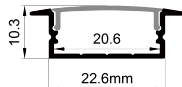

COVER 面罩

QSG-2810 PC	Push In 按压式	PC 1M,2M,3M		Diffuser 扩散
		Opal 乳白		Silica gel 硅胶
		Clear 透明		

ACCESSORIES 配件

	White end cap 白色堵头		Stainless steel 不锈钢卡扣
	Black end cap 黑色堵头		Plastic 塑胶
	Silver end cap 银色堵头