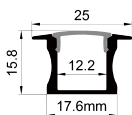

QSG-2515

ALU PROFILE 铝槽

QSG-2515 ALU	6063-T5 1M,2M,3M
	Silver 银色
	Black 黑色
	White 白色

COVER 面罩

QSG-2515 PC	Push In 按压式	PC 1M,2M,3M		Opal 乳白		Diffuser 扩散
				Clear 透明		Silica gel 硅胶

ACCESSORIES 配件

	White end cap 白色堵头		Stainless steel 不锈钢卡扣
	Black end cap 黑色堵头		
	Silver end cap 银色堵头