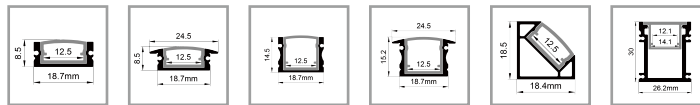

1707W >P 262 2507W >P 262 1715W >P 263 2515W >P 263 1919W >P 264 2630W >P 264