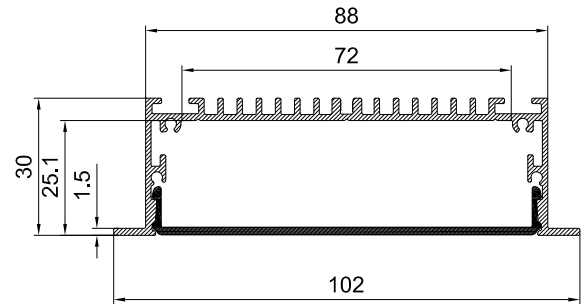

Color 

Unit: mm

## Features:

1. Model: HL-A027
2. Material: AL6063+PC
3. Surface: Anodized/Painting
4. Lighting source width: 72mm
5. Length: 4m/max
6. Installation: For offices, conference rooms, supermarkets, home lighting, etc.