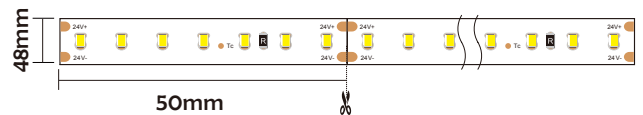

HL-A046

- Professional industrial design with sharp lines.
- Imported PC diffuser with uniform and soft lighting.
- AL6063 aluminum profile with excellent heat dissipation performance.

Basic Parameters

Material	AL6063+PC/Aluminum Cover
Surface	Anodized/Painting
Lighting source width	48mm
Length	4m/max
Application	Widely used in shopping centers, commercial buildings, office buildings, home lighting, etc.

Installation Accessories

Aluminum Profile

End Cap

A046-1 Cover

Suspended Rope

Connector

• Optional cover

Opal
(PC)

Model	Cover Model	Cover		End Cap	Clip	Suspended Rope (Set)	Connector	Lighting Source (width)
		PC	PMMA					
HL-A046	A046	Opal	/	Aluminium	/	✓	✓	max 48mm

| Structure image

| Effect image

| Application