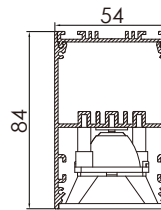

HL-A046

- Professional industrial design with sharp lines.
- Imported PC diffuser with uniform and soft lighting.
- AL6063 aluminum profile with excellent heat dissipation performance.

Basic Parameters

Material	AL6063+PC/Aluminum Cover
Surface	Anodized/Painting
Lighting source width	48mm
Length	4m/max
Application	Widely used in shopping centers, commercial buildings, office buildings, home lighting, etc.

Installation Accessories

Aluminum Profile

End Cap

A046-1 Cover

Suspended Rope

Connector

• Optional cover

Opal
(PC)

Model	Cover Model	Cover		End Cap	Clip	Suspended Rope (Set)	Connector	Lighting Source (width)
		PC	PMMA					
HL-A046	A046	Opal	/	Aluminium	/	✓	✓	max 48mm

| Structure image

| Effect image

| Application