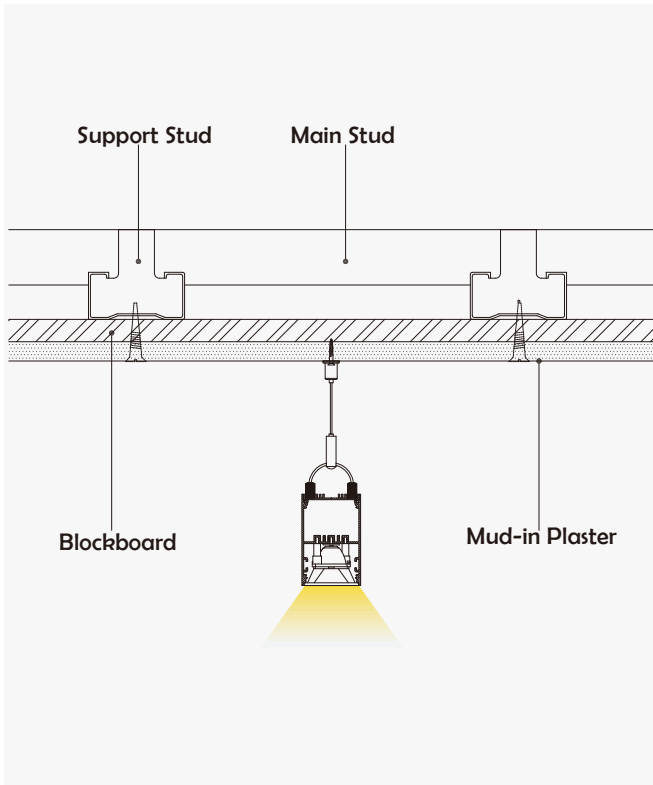

HL-A046

- Professional industrial design with sharp lines.
- Imported PC diffuser with uniform and soft lighting.
- AL6063 aluminum profile with excellent heat dissipation performance.

Basic Parameters

Material	AL6063+PC/Aluminum Cover
Surface	Anodized/Painting
Lighting source width	48mm
Length	4m/max
Application	Widely used in shopping centers, commercial buildings, office buildings, home lighting, etc.

Installation Accessories

Aluminum Profile

End Cap

A046-1 Cover

Suspended Rope

Connector

• Optional cover

Opal
(PC)

Model	Cover Model	Cover		End Cap	Clip	Suspended Rope (Set)	Connector	Lighting Source (width)
		PC	PMMA					
HL-A046	A046	Opal	/	Aluminium	/	✓	✓	max 48mm

| Structure image

| Effect image

| Application