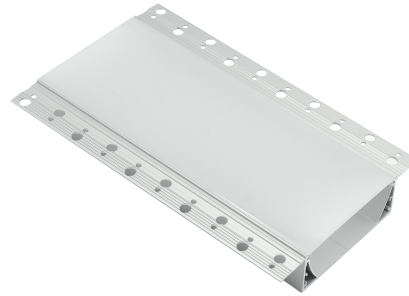

HL-A051

- Recessed design, integrated into architecture.
- Imported PC diffuser with uniform and soft lighting.
- AL6063 aluminum profile with high-quality surface treatment.
- Closed-fitting end cap without screw, easier installation.

I Basic Parameters

Material	AL6063+PC
Surface	Anodized/Painting
Lighting source width	64mm
Length	4m/max
Application	Widely used in shopping centers, commercial buildings, office buildings, home lighting, etc.

I Installation Accessories

Aluminum Profile

End Cap

• Optional cover

Opal (PC)

Model	Cover Model	Cover		End Cap	Clip	Suspended Rope (Set)	Connector	Lighting Source (width)
		PC	PMMA					
HL-A051	A049	Opal	/	Plastic	/	/	/	max 64mm