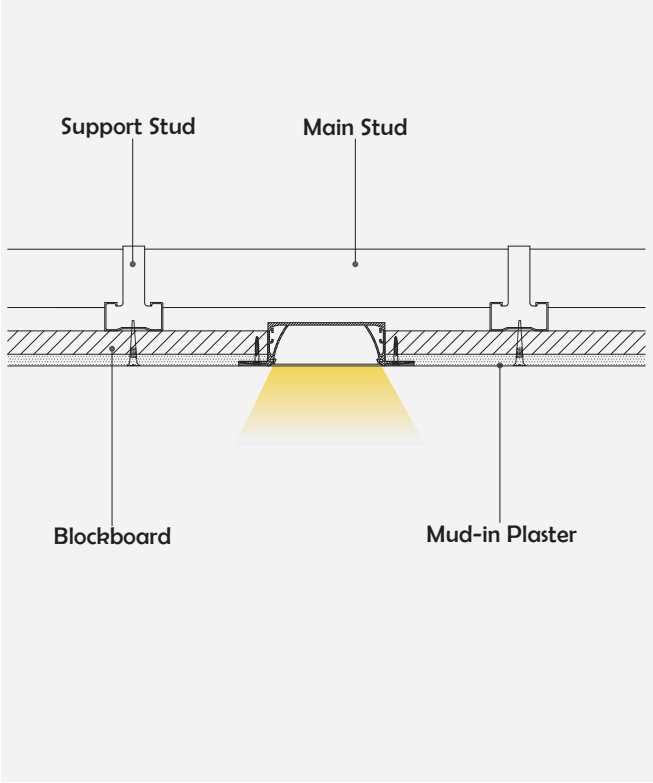

I Basic Parameters

Material	AL6063+PC
Surface	Anodized/Painting
Lighting source width	64mm
Length	4m/max
Application	Widely used in shopping centers, commercial buildings, office buildings, home lighting, etc.

I Installation Accessories

Aluminum Profile

End Cap

• Optional cover

Opal (PC)

Model	Cover Model	Cover		End Cap	Clip	Suspended Rope (Set)	Connector	Lighting Source (width)
		PC	PMMA					
HL-A051	A049	Opal	/	Plastic	/	/	/	max 64mm

I Structure image

I Effect image

I Application