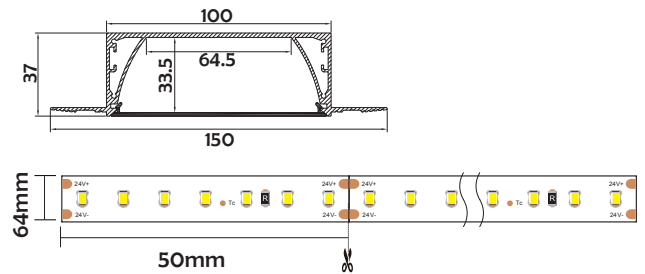

HL-A051

- Recessed design, integrated into architecture.
- Imported PC diffuser with uniform and soft lighting.
- AL6063 aluminum profile with high-quality surface treatment.
- Closed-fitting end cap without screw, easier installation.

I Basic Parameters

Material	AL6063+PC
Surface	Anodized/Painting
Lighting source width	64mm
Length	4m/max
Application	Widely used in shopping centers, commercial buildings, office buildings, home lighting, etc.

I Installation Accessories

Aluminum Profile

End Cap

• Optional cover

Opal (PC)

Model	Cover Model	Cover		End Cap	Clip	Suspended Rope (Set)	Connector	Lighting Source (width)
		PC	PMMA					
HL-A051	A049	Opal	/	Plastic	/	/	/	max 64mm