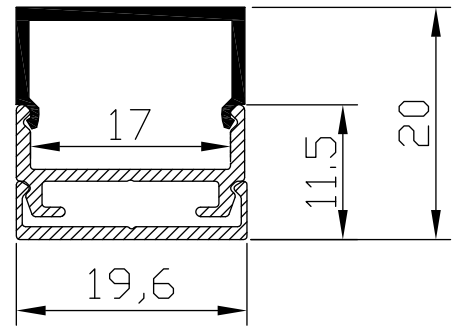

Color 

Unit: mm

Features:

1. Model: HL-BAPL011
2. Material: AL6063+PC/PMMA
3. Surface: Anodized/Painting
4. Lighting source width: 17mm
5. Length: 4m/max
6. Installation: For offices / conference rooms / supermarkets / home lighting application.

Accessory:

End Cap

Aluminum Profile

Alu Profile (Back)

Cover

Installation: