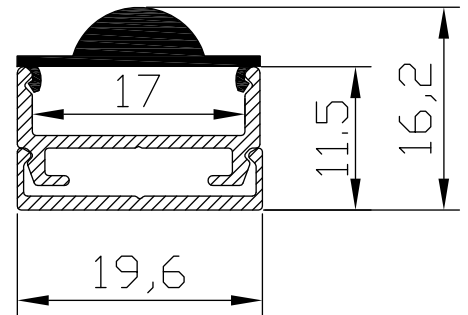

Color 

Unit: mm

Features:

1. Model: HL-BAPL012
2. Material: AL6063+PMMA
3. Surface: Anodized/Painting
4. Lighting source width: 17mm
5. Length: 4m/max
6. Installation: For offices / conference rooms / supermarkets / home lighting application.

Accessory:

End Cap

Aluminum Profile

Alu Profile (Back)

Cover

Installation: