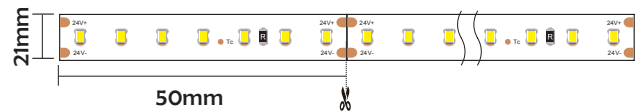

## Basic Parameters

Material	AL6063+PC/PMMA
Surface	Anodized/Painting
Lighting source width	21mm
Length	4m/max
Application	For offices / conference rooms / supermarkets / home lighting application.