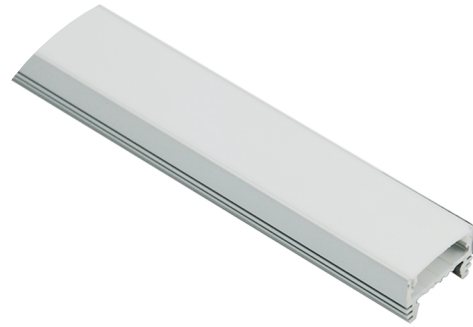

# HL-BAPL025

- Professional industrial design with sharp lines.
- Imported PC /PMMA diffuser with uniform and soft lighting.
- AL6063 aluminum profile with excellent heat dissipation performance.
- Closed-fitting end cap without screw, easier installation.

## Basic Parameters

Material	AL6063+PC/PMMA
Surface	Anodized/Painting
Lighting source width	21mm
Length	4m/max
Application	For offices / conference rooms / supermarkets / home lighting application.

## Installation Accessories

Aluminum Profile

End Cap

Clip

### Optional cover

Opal (PC)

Opal matte (PMMA)

Clear (PMMA/PC)

Semi-clear (PMMA/PC)

Black clear (PC)

Model	Cover Model	Cover		End Cap	Clip	Suspended Rope (Set)	Connector	Lighting Source (width)
		PC	PMMA					
HL-BAPL025	BAPL013	Opal Clear Semi-clear Black clear	Opal matte Clear Semi-clear	Plastic	Plastic	/	/	max 21mm