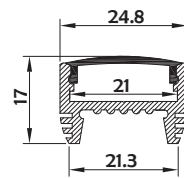

## Basic Parameters

Material	AL6063+PC/PMMA
Surface	Anodized/Painting
Lighting source width	21mm
Length	4m/max
Application	For offices / conference rooms / supermarkets / home lighting application.