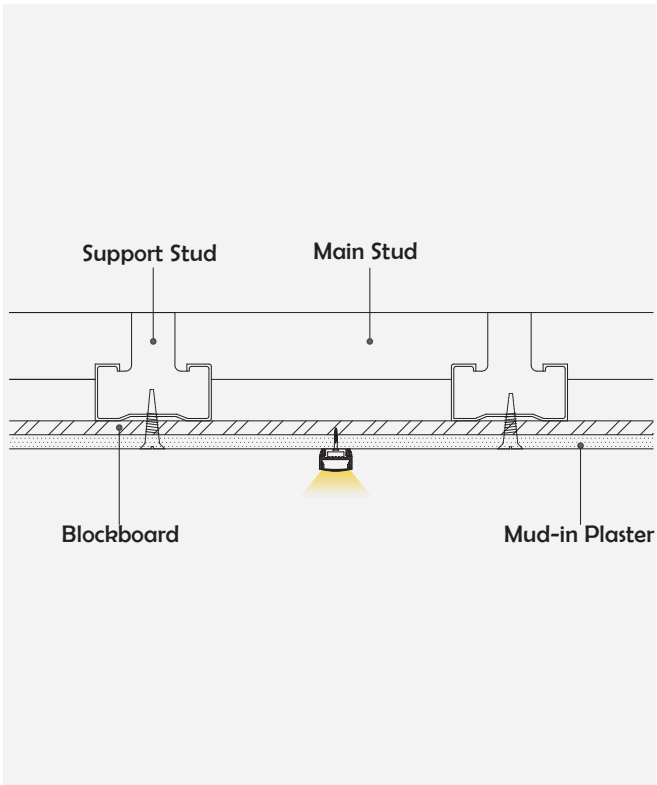

## Installation Accessories

Aluminum Profile

End Cap

Clip

### Optional cover

Opal (PC)

Opal matte (PMMA)

Clear (PMMA/PC)

Semi-clear (PMMA/PC)

Black clear (PC)

Model	Cover Model	Cover		End Cap	Clip	Suspended Rope (Set)	Connector	Lighting Source (width)
		PC	PMMA					
HL-BAPL025	BAPL013	Opal Clear Semi-clear Black clear	Opal matte Clear Semi-clear	Plastic	Plastic	/	/	max 21mm

## | Structure image