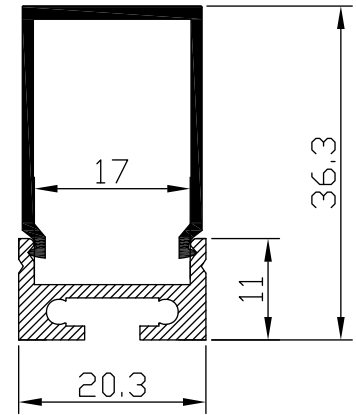

Color 

Unit: mm

Features:

1. Model: HL-BAPL058
2. Material: AL6063+PMMA
3. Surface: Anodized/Painting
4. Lighting source width: 17mm
5. Length: 4m/max
6. Installation: For offices / conference rooms / supermarkets / home lighting application.

Accessory:

End Cap

Connector

Suspended Rope

Cover

Installation: