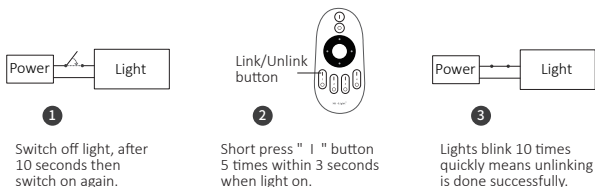

Unlinking Code Instructions