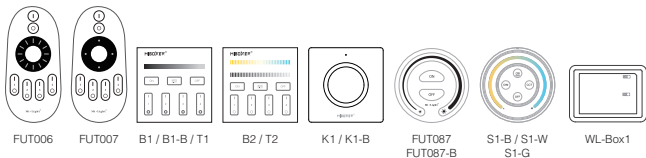

Compatible with these remote controls (Purchased separately)