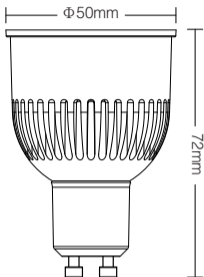

Instructions

6W GU10 Dual White LED Spotlight

Model No.: FUT107

Power: 6W

Voltage: AC100~240V 50/60Hz

Working Temp.: -20~60°C

Color Temp.: 2700~6500K

Luminous Efficiency: 95LM/W

Luminous Flux: 580LM

CRI: >80 PF: 0.55

Lifespan: 50000h

Beam Angle: 30°

RF: 2.4GHz

Transmitting Power: 6dBm

Control Distance: 30m