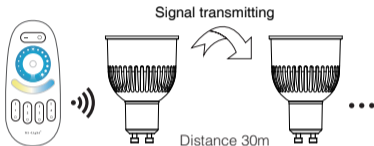

Signal transmitting

One lighting fixture can transmit the signals from the remote control to another lighting fixture within 30m, as long as there is a lighting fixture within 30m, the remote control distance can be limitless.

Attention

1. When install the lighting fixtures, pls switch off the power to make sure the safety.
2. Please check whether the input voltage supply is in accordance with the lighting fixtures.
3. Non-professional user cannot dismantle the lighting fixtures directly, otherwise, it may cause fire and electric shock.
4. Please do not use lighting fixtures around the mental area and high magnetic field, otherwise, it will badly affect the control distance.