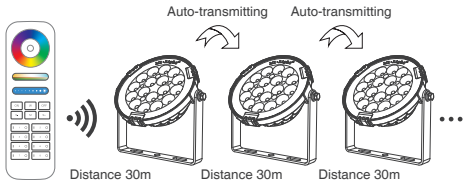

Auto-transmitting Diagram

One Garden Light can transmit the signals from the remote control to another Garden Light within 30m, as long as there is a Garden Light within 30m, the remote control distance can be limitless.

Auto-synchronization function

Different Garden Light can work synchronously when they are started at different times, controlled by the same remote, under same dynamic mode and with same speed.

Remark:

1. Indicating Auto-transmitting.
2. Controller will be auto-synchronizing in the same dynamic modes and within 30m controlling distance.