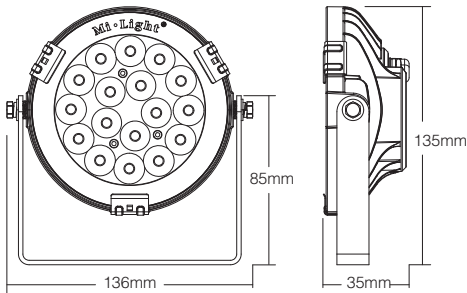

Parameters

Model No.	FUTC01	FUTC02
Input Voltage	DC 24V	AC86~265V / 50~60Hz
Power	9W	9W
Color temperature	2700K~6500K	2700K~6500K
Luminous Flux	700LM	700LM
Light Efficiency	80LM/W	80LM/W
CRI	>80	>80
PF	—	>0.5
Lifespan	50000 hours	50000 hours
Beam Angle	15°	15°
Illumination distance	>10m	>10m
IP Rate	IP65	IP65
Material	Aluminum	Aluminum