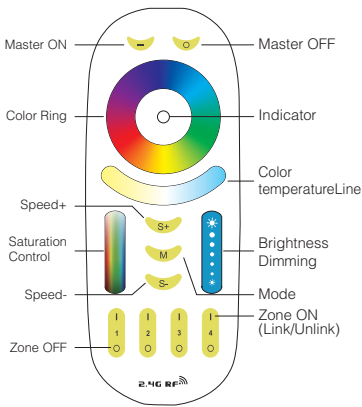

Link / Unlink

Compatible with FUT089 / FUT092 remote controls
(Purchased separately)

Link: Switch off the power, then switch on again after 5 seconds, press " | " 3 times within 3 seconds; the light will blink 3 times slowly when it is done.

Unlink: Switch off the power, then switch on again after 5 seconds, press corresponding " | " or master ON button 5 times within 3 seconds; the light will blink 10 times quickly when it is done.

FUT092