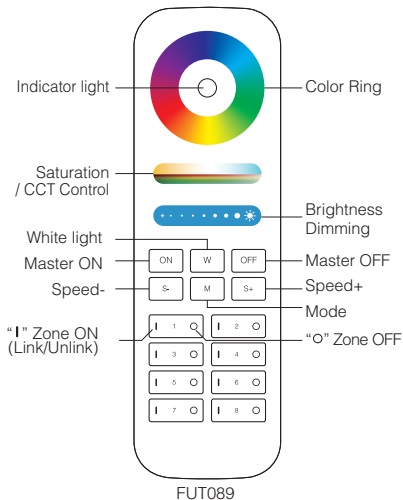

FUT089

Caution

- Amateur do not dismantle and install the light
- Users must be correct, strict and solid to install the light; do not use the light on strenuous vibration area.
- The lighting will be heating on working, pls do not cover the lighting housing.