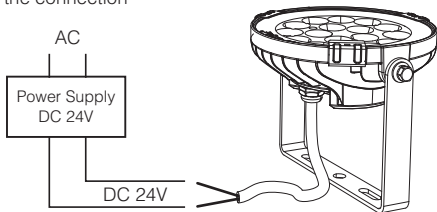

## FUTC01 Connection diagram

Input Voltage DC 24V, don't need to distinguish polarity on the connection