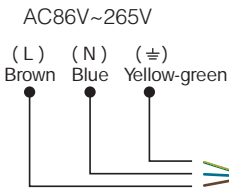

FUTC02 Connection diagram